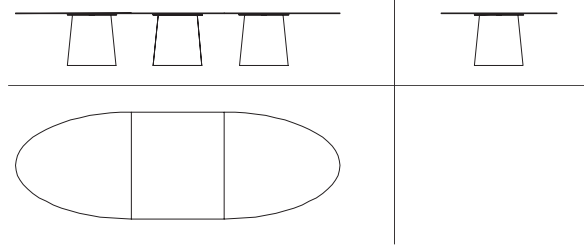

ANTARES - 400

White High Gloss Base

Extra Clear Glass Laquered White

Width 157 2/4 in. 400 cm.
Depth 59 in. 150 cm.
Height 29 1/4 in. 74 cm.
Cu. Ft. 0 M3
Lbs 0 Kg.

Q.TY	SKU	Description
3	AB610.102.101	Table Base Cone Shaped
1	AB600.102.103	Glass Table Top
1	AB600.102.104	Glass Extension Antares 400
2	AB600.102.105	Structural AllumiNUM. Bars (640 mm)
2	AB600.102.106	Structural AllumiNUM. Bars (490 mm)

ANTARES - 300

White High Gloss Base

Extra Clear Glass Laquered White

Width 118 in. 300 cm.
Depth 59 in. 150 cm.
Height 29 1/4 in. 74 cm.
Cu. Ft. 0 M3
Lbs 0 Kg.

Q.TY	SKU	Description
2	AB610.102.101	Table Base Cone Shaped
1	AB600.102.103	Glass Table Top
2	AB600.102.105	Structural AllumiNUM. Bars (640 mm)
2	AB600.102.106	Structural AllumiNUM. Bars (490 mm)

ANTARES - round

White High Gloss Base

Extra Clear Glass Laquered White

Width 60 in. 152.4 cm.
Depth 60 in. 152.4 cm.
Height 29 1/4 in. 74 cm.
Cu. Ft. 0 M3
Lbs 0 Kg.

Q.TY	SKU	Description
1	AB610.102.101	Table Base Cone Shaped
1	AB600.102.102	Glass Table Top Round