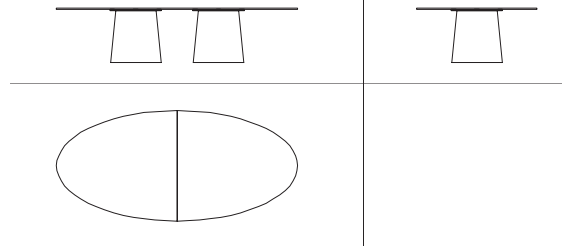

ANTARES - 400

White High Gloss Base

Extra Clear Glass Laquered White

Width 157 2/4 in. 400 cm.
Depth 59 in. 150 cm.
Height 29 1/4 in. 74 cm.
Cu. Ft. 0 M3
Lbs 0 Kg.

Q.TY	SKU	Description
3	AB610.102.101	Table Base Cone Shaped
1	AB600.102.103	Glass Table Top
1	AB600.102.104	Glass Extension Antares 400
2	AB600.102.105	Structural AllumiNUM. Bars (640 mm)
2	AB600.102.106	Structural AllumiNUM. Bars (490 mm)

ANTARES - 300

White High Gloss Base

Extra Clear Glass Laquered White

Width 118 in. 300 cm.
Depth 59 in. 150 cm.
Height 29 1/4 in. 74 cm.
Cu. Ft. 0 M3
Lbs 0 Kg.

Q.TY	SKU	Description
2	AB610.102.101	Table Base Cone Shaped
1	AB600.102.103	Glass Table Top
2	AB600.102.105	Structural AllumiNUM. Bars (640 mm)
2	AB600.102.106	Structural AllumiNUM. Bars (490 mm)

ANTARES - round

White High Gloss Base

Extra Clear Glass Laquered White

Width 60 in. 152.4 cm.
Depth 60 in. 152.4 cm.
Height 29 1/4 in. 74 cm.
Cu. Ft. 0 M3
Lbs 0 Kg.

Q.TY	SKU	Description
1	AB610.102.101	Table Base Cone Shaped
1	AB600.102.102	Glass Table Top Round