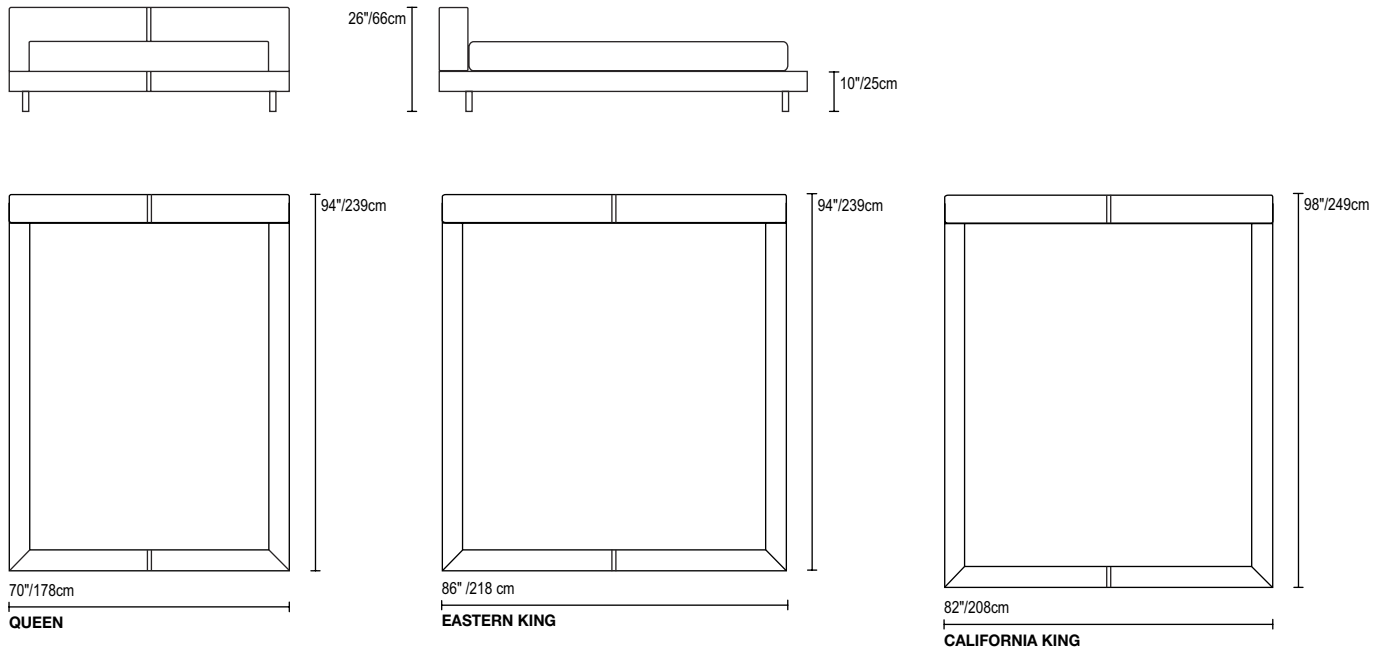

Audrey

DESIGN: P&S STUDIO

Audrey

B-29

CONFIGURATIONS

QUEEN • EASTERN KING • CALIFORNIA KING • UPHOLSTERY BACKPANELS

Top view shown at 1/4" scale.

SPECIFICATIONS

FRAME: Select hardwood and industrial grade plywood covered with polyurethane foam and polyester fiber.

SUSPENSION: Welded tubular steel, powder epoxy coated with wooden beech slats.

CUSHIONS: Headboard; 90% white goose feather, 10% white goose down.

UPHOLSTERY: Fabrics; all edges are serge and top stitched.

LEGS: Metal leg.

UPHOLSTERY BACK PANELS