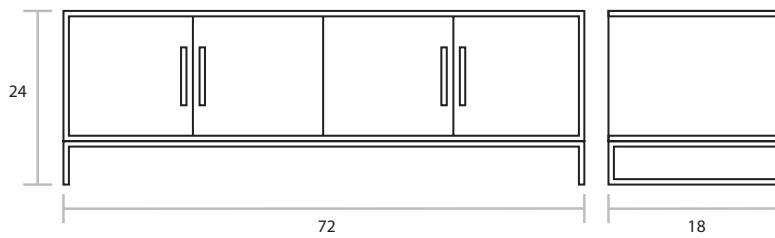

Bathurst Credenza

FINISH > Walnut
BASE > Stainless Steel

This 4-door storage unit has adjustable shelves and a stainless steel base.