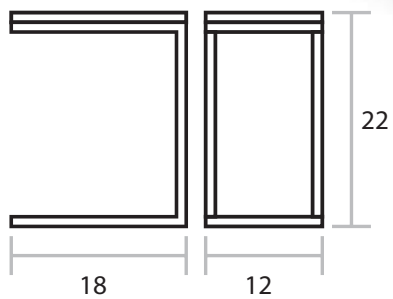

Bishop Table

FINISH > Macassar, Zebrano, Walnut and Lacquer
BASE > Stainless Steel

This table has a wood veneer or lacquer top with a stainless steel base. Designed to nest with sofas and ottomans.