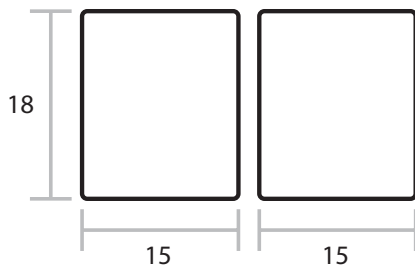

Blythe Dyed Pony Cube

UPHOLSTERY > Pigment Dyed Natural Cowhide

Natural cowhide ottoman available in several hide options.

MADE-TO-ORDER