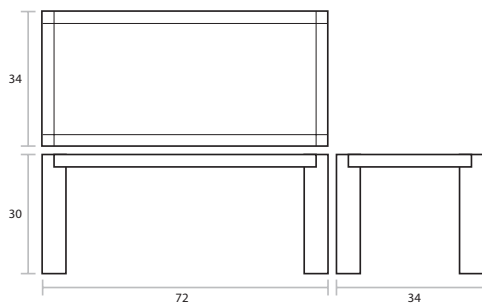

Chunk Dining Table & Bench

WOOD > Oak
FINISH > Natural or Wenge

A simple table and bench fashioned from quarter-sawn White Oak, with a 3" thick wood top and oversized wood legs.