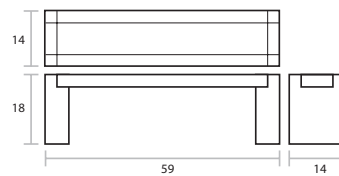

Chunk Dining Table & Bench

WOOD > Oak
FINISH > Natural or Wenge

A simple table and bench fashioned from quarter-sawn White Oak, with a 3" thick wood top and oversized wood legs.