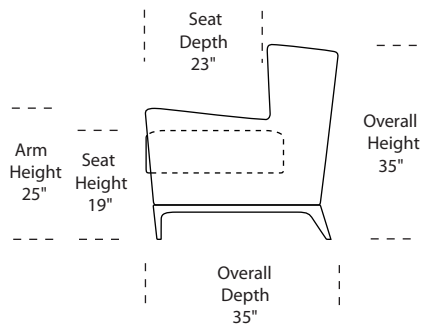

*Note: arm height for this frame is measured at the highest point of the curved arm.

Due to size of leather hides, your furniture will have seams on the front, back and sides. For more information please contact your sales representative.

A. Front B. Back C. Sides

*Dotted line indicates where seams may be located.

Scale: 1/4 inch = 1 foot
 All dimensions are approximate and subject to change.
 Specify components from the sitting position.