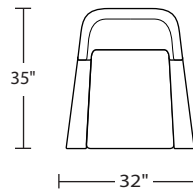

COE-CHR-ST

Please use actual leather, fabric and Ultrasuede swatches when specifying furniture as the colors shown may vary due to the printing process.

Due to size of leather hides, your furniture will have seams on the front, back and sides. For more information please contact your sales representative.