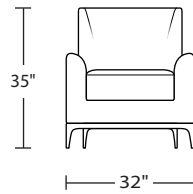

Standard Features:

- Advanced unidirectional suspension system
- Premium high-density, high-resiliency foam
- All hardwood frames
- Quick-ship delivery
- Lifetime warranty on frame & suspension

COE-CHR-ST

Options:

- Extra firm foam seat available
- Wood legs available in black, cognac, espresso or walnut finish
- Contrasting seat cushion available:
- If two grades are selected, price at higher grade