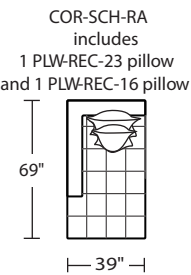

Standard Features:

- Advanced unidirectional suspension system
- Premium high-density, high-resiliency foam
- All hardwood frames
- Quick-ship delivery
- Lifetime warranty on frame & suspension
- PLW-REC-23 measures 23" x 27"
- PLW-REC-16 measures 16" x 20"

Options:

- Wood legs available in black, cognac, espresso or walnut finish
- Specify down toss pillow in any leather or fabric

Please use actual leather, fabric and Ultrasuede swatches when specifying furniture as the colors shown may vary due to the printing process.

Due to size of leather hides, your furniture will have seams on the front, back and sides. For more information please contact your sales representative.