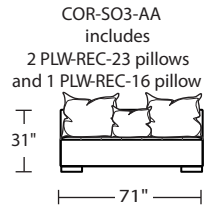

Standard Features:

- Advanced unidirectional suspension system
- Premium high-density, high-resiliency foam
- All hardwood frames
- Quick-ship delivery
- Lifetime warranty on frame & suspension
- PLW-REC-23 measures 23" x 27"
- PLW-REC-16 measures 16" x 20"

Options:

- Wood legs available in black, cognac, espresso or walnut finish
- Specify down toss pillow in any leather or fabric

Please use actual leather, fabric and Ultrasuede swatches when specifying furniture as the colors shown may vary due to the printing process.

Due to size of leather hides, your furniture will have seams on the front, back and sides. For more information please contact your sales representative.