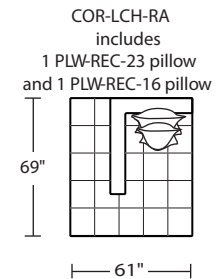

Standard Features:

- Advanced unidirectional suspension system
- Premium high-density, high-resiliency foam
- All hardwood frames
- Quick-ship delivery
- Lifetime warranty on frame & suspension
- PLW-REC-23 measures 23" x 27"
- PLW-REC-16 measures 16" x 20"

Due to size of leather hides, your furniture will have seams on the front, back and sides. For more information please contact your sales representative.

CORBIN

Suggested Configurations

- COR-LCH-RA
- COR-LVS-AA
- COR-OTO-ST
- COR-CHR-AA

*Dotted line indicates where seams may be located.

*Note: arm height for this frame is measured at the highest point of the curved arm.