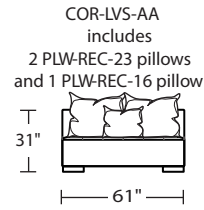

Standard Features:

- Advanced unidirectional suspension system
- Premium high-density, high-resiliency foam
- All hardwood frames
- Quick-ship delivery
- Lifetime warranty on frame & suspension
- PLW-REC-23 measures 23" x 27"
- PLW-REC-16 measures 16" x 20"

Options:

- Wood legs available in black, cognac, espresso or walnut finish
- Specify down toss pillow in any leather or fabric

Please use actual leather, fabric and Ultrasuede swatches when specifying furniture as the colors shown may vary due to the printing process.

Due to size of leather hides, your furniture will have seams on the front, back and sides. For more information please contact your sales representative.