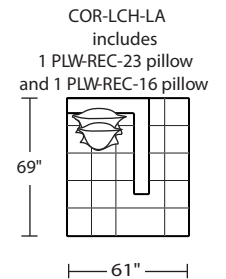

Standard Features:

- Advanced unidirectional suspension system
- Premium high-density, high-resiliency foam
- All hardwood frames
- Quick-ship delivery
- Lifetime warranty on frame & suspension
- PLW-REC-23 measures 23" x 27"
- PLW-REC-16 measures 16" x 20"

Due to size of leather hides, your furniture will have seams on the front, back and sides. For more information please contact your sales representative.

CORBIN

Suggested Configurations

- COR-LCH-RA
- COR-LVS-AA
- COR-OTO-ST
- COR-CHR-AA

*Dotted line indicates where seams may be located.

*Note: arm height for this frame is measured at the highest point of the curved arm.