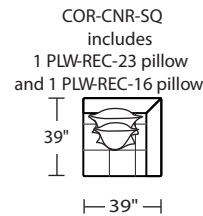

Standard Features:

- Advanced unidirectional suspension system
- Premium high-density, high-resiliency foam
- All hardwood frames
- Quick-ship delivery
- Lifetime warranty on frame & suspension
- PLW-REC-23 measures 23" x 27"
- PLW-REC-16 measures 16" x 20"

Due to size of leather hides, your furniture will have seams on the front, back and sides. For more information please contact your sales representative.

CORBIN

Suggested Configurations

- COR-LCH-RA
- COR-LVS-AA
- COR-OTO-ST
- COR-CHR-AA

*Dotted line indicates where seams may be located.

*Note: arm height for this frame is measured at the highest point of the curved arm.