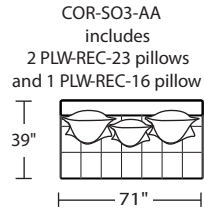

Standard Features:

- Advanced unidirectional suspension system
- Premium high-density, high-resiliency foam
- All hardwood frames
- Quick-ship delivery
- Lifetime warranty on frame & suspension
- PLW-REC-23 measures 23" x 27"
- PLW-REC-16 measures 16" x 20"

Due to size of leather hides, your furniture will have seams on the front, back and sides. For more information please contact your sales representative.

CORBIN

Suggested Configurations

- COR-LCH-RA
- COR-LVS-AA
- COR-OTO-ST
- COR-CHR-AA

- COR-LVS-AA
- COR-LCH-LA

Due to size of leather hides, your furniture will have seams on the front, back and sides. For more information please contact your sales representative.

A. Front B. Back C. Sides

*Dotted line indicates where seams may be located.

*Note: arm height for this frame is measured at the highest point of the curved arm.