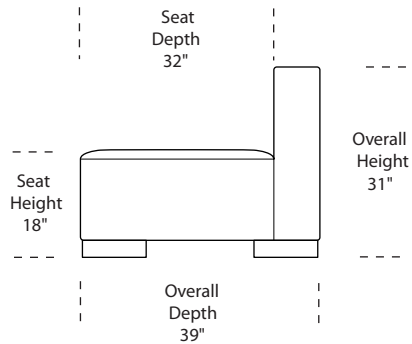

Due to size of leather hides, your furniture will have seams on the front, back and sides. For more information please contact your sales representative.

CORBIN

Suggested Configurations

- COR-LCH-RA
- COR-LVS-AA
- COR-OTO-ST
- COR-CHR-AA

- COR-LVS-AA
- COR-LCH-LA

Due to size of leather hides, your furniture will have seams on the front, back and sides. For more information please contact your sales representative.

A. Front B. Back C. Sides

*Dotted line indicates where seams may be located.

*Note: arm height for this frame is measured at the highest point of the curved arm.