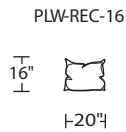

Standard Features:

- Advanced unidirectional suspension system
- Premium high-density, high-resiliency foam
- All hardwood frames
- Quick-ship delivery
- Lifetime warranty on frame & suspension
- PLW-REC-23 measures 23" x 27"
- PLW-REC-16 measures 16" x 20"

Options:

- Wood legs available in black, cognac, espresso or walnut finish
- Specify down toss pillow in any leather or fabric

Please use actual leather, fabric and Ultrasuede swatches when specifying furniture as the colors shown may vary due to the printing process.

Due to size of leather hides, your furniture will have seams on the front, back and sides. For more information please contact your sales representative.

CORBIN

Suggested Configurations

- COR-LCH-RA
- COR-LVS-AA
- COR-OTO-ST
- COR-CHR-AA

- COR-LVS-AA
- COR-LCH-LA

Due to size of leather hides, your furniture will have seams on the front, back and sides. For more information please contact your sales representative.

A. Front   B. Back   C. Sides

*Dotted line indicates where seams may be located.

*Note: arm height for this frame is measured at the highest point of the curved arm.