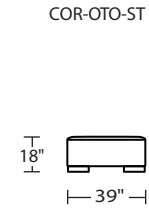

Standard Features:

- Advanced unidirectional suspension system
- Premium high-density, high-resiliency foam
- All hardwood frames
- Quick-ship delivery
- Lifetime warranty on frame & suspension
- PLW-REC-23 measures 23" x 27"
- PLW-REC-16 measures 16" x 20"

Options:

- Wood legs available in black, cognac, espresso or walnut finish
- Specify down toss pillow in any leather or fabric

Please use actual leather, fabric and Ultrasuede swatches when specifying furniture as the colors shown may vary due to the printing process.

Due to size of leather hides, your furniture will have seams on the front, back and sides. For more information please contact your sales representative.