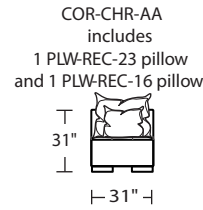

Standard Features:

- Advanced unidirectional suspension system
- Premium high-density, high-resiliency foam
- All hardwood frames
- Quick-ship delivery
- Lifetime warranty on frame & suspension
- PLW-REC-23 measures 23" x 27"
- PLW-REC-16 measures 16" x 20"

Options:

- Wood legs available in black, cognac, espresso or walnut finish
- Specify down toss pillow in any leather or fabric

Please use actual leather, fabric and Ultrasuede swatches when specifying furniture as the colors shown may vary due to the printing process.

Due to size of leather hides, your furniture will have seams on the front, back and sides. For more information please contact your sales representative.