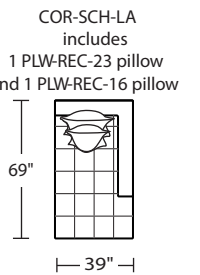

Standard Features:

- Advanced unidirectional suspension system
- Premium high-density, high-resiliency foam
- All hardwood frames
- Quick-ship delivery
- Lifetime warranty on frame & suspension
- PLW-REC-23 measures 23" x 27"
- PLW-REC-16 measures 16" x 20"

Due to size of leather hides, your furniture will have seams on the front, back and sides. For more information please contact your sales representative.

CORBIN

Suggested Configurations

- COR-LCH-RA
- COR-LVS-AA
- COR-OTO-ST
- COR-CHR-AA

*Dotted line indicates where seams may be located.

*Note: arm height for this frame is measured at the highest point of the curved arm.