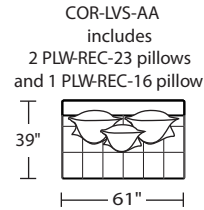

Standard Features:

- Advanced unidirectional suspension system
- Premium high-density, high-resiliency foam
- All hardwood frames
- Quick-ship delivery
- Lifetime warranty on frame & suspension
- PLW-REC-23 measures 23" x 27"
- PLW-REC-16 measures 16" x 20"

Due to size of leather hides, your furniture will have seams on the front, back and sides. For more information please contact your sales representative.

CORBIN

Suggested Configurations

- COR-LCH-RA
- COR-LVS-AA
- COR-OTO-ST
- COR-CHR-AA

*Dotted line indicates where seams may be located.

*Note: arm height for this frame is measured at the highest point of the curved arm.