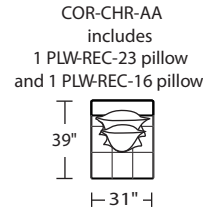

Standard Features:

- Advanced unidirectional suspension system
- Premium high-density, high-resiliency foam
- All hardwood frames
- Quick-ship delivery
- Lifetime warranty on frame & suspension
- PLW-REC-23 measures 23" x 27"
- PLW-REC-16 measures 16" x 20"

Options:

- Wood legs available in black, cognac, espresso or walnut finish
- Specify down toss pillow in any leather or fabric

Please use actual leather, fabric and Ultrasuede swatches when specifying furniture as the colors shown may vary due to the printing process.

Due to size of leather hides, your furniture will have seams on the front, back and sides. For more information please contact your sales representative.