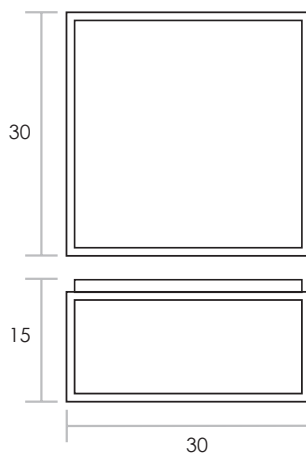

## Drake Coffee Table

**FINISH** > Macassar, Zebrano, Walnut and Lacquer  
**BASE** > Stainless Steel

A sculptural coffee table constructed with a stainless steel base and choice of wood veneer or lacquer.