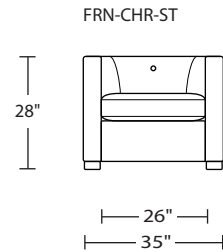

*Note: arm height for this frame is measured at the highest point of the curved arm.

Due to size of leather hides, your furniture will have seams on the front, back and sides. For more information please contact your sales representative.

A. Front B. Back C. Sides

*Dotted line indicates where seams may be located.

Scale: 1/4 inch = 1 foot
All dimensions are approximate and subject to change.
Specify components from the sitting position.

V.10.20.08