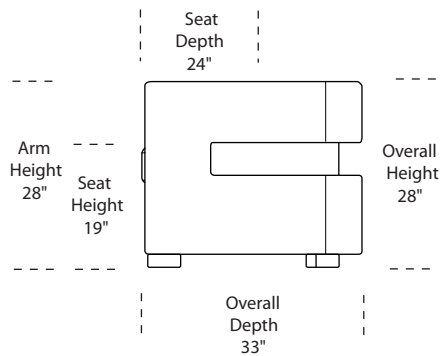

*Note: arm height for this frame is measured at the highest point of the curved arm.

Due to size of leather hides, your furniture will have seams on the front, back and sides. For more information please contact your sales representative.

A. Front B. Back C. Sides

*Dotted line indicates where seams may be located.

Scale: 1/4 inch = 1 foot
All dimensions are approximate and subject to change.
Specify components from the sitting position.

V.10.20.08