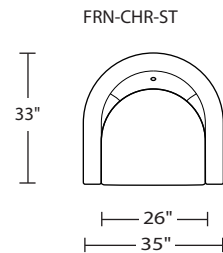

*Note: arm height for this frame is measured at the highest point of the curved arm.

Due to size of leather hides, your furniture will have seams on the front, back and sides. For more information please contact your sales representative.

A. Front B. Back C. Sides

*Dotted line indicates where seams may be located.

Scale: 1/4 inch = 1 foot
All dimensions are approximate and subject to change.
Specify components from the sitting position.

V.10.20.08