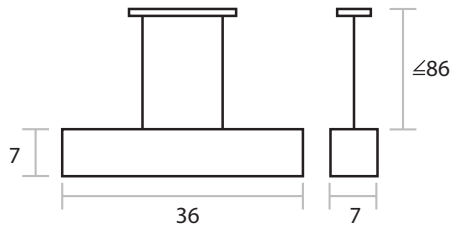

## Frosted Acrylic Hanging Lamp

**MATERIALS** > Acrylic/Stainless Steel

Translucent acrylic shade with stainless steel plate for hard-wiring to ceiling. Includes 8ft of cord.