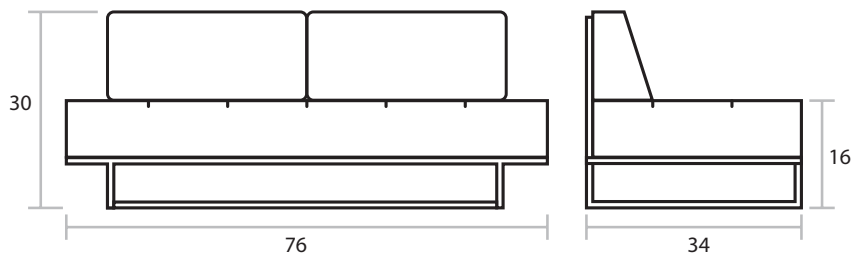

# James Lounge

COLLECTION > Essentials  
UPHOLSTERY > Fabric or Vinyl  
BASE > Stainless Steel

This unique and versatile lounge has removable back cushions which allows the James to transform into a single bed. The cushions attach to the stainless steel frame with velcro.