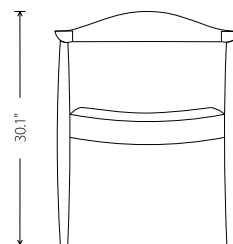

Johan dining chair

size : 23.8 x 19.9 x 30.1"

SKU colours :

HGEM136 medium brown ash

HGEM145 American walnut

technical details :

bent hard wood frame

plywood seat with CFS foam and top grain Italian leather

seat height: 17.3"

seat depth: 18.9"

19.9"

23.8"