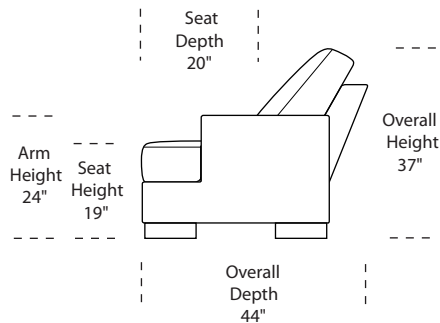

LENNON

Standard Features:

- Advanced unidirectional suspension system
- Down seats
- All hardwood frames
- Quick-ship delivery
- Lifetime warranty on frame & suspension
- Down toss pillows are customized for each piece and are not available separately

Options:

- Premium high-density, high-resiliency foam seats available
- Extra firm foam seats available
- Wood legs available in black, cognac, espresso or walnut finish
- Contrasting back cushion, seat & toss pillow available:
- If two grades are selected, price at higher grade
- Specify down toss pillow in any leather or fabric

Please use actual leather, fabric and Ultrasuede swatches when specifying furniture as the colors shown may vary due to the printing process.

Due to size of leather hides, your furniture will have seams on the front, back and sides. For more information please contact your sales representative.

Suggested Configurations

Due to size of leather hides, your furniture will have seams on the front, back and sides. For more information please contact your sales representative.

A. Front   B. Back   C. Sides

*Dotted line indicates where seams may be located.

*Note: arm height for this frame is measured at the highest point of the curved arm.