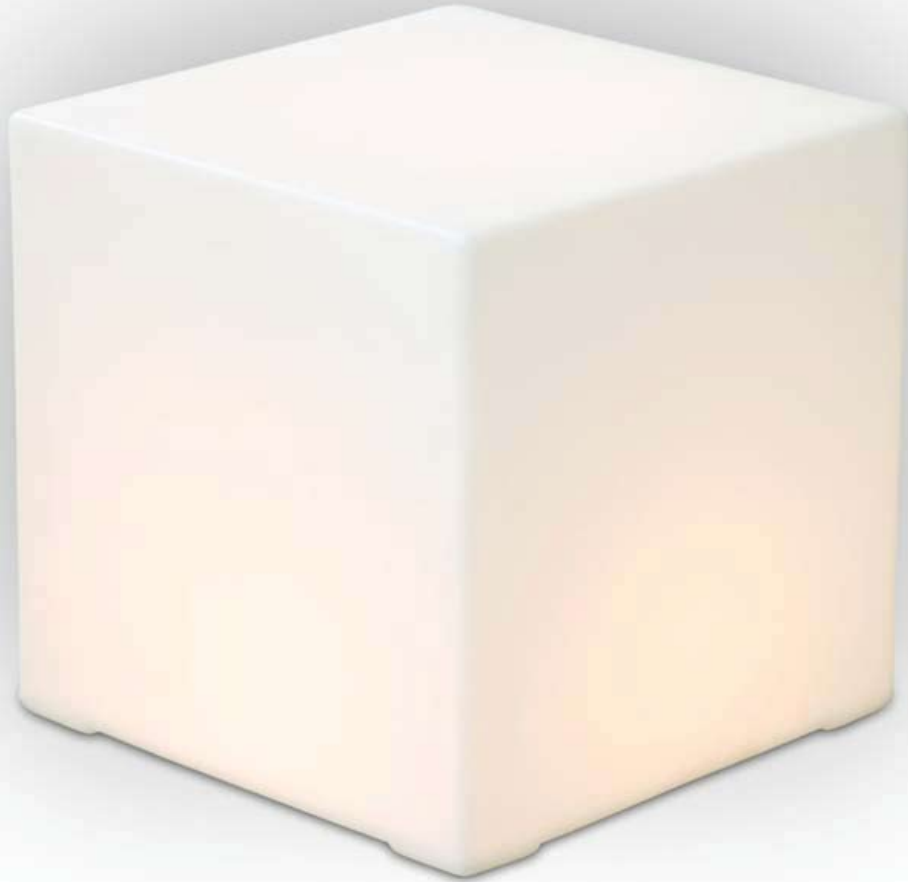

# Lightbox

**MATERIAL** > Roto-molded plastic

Roto-molded plastic yields a perfect square with no seams. A foot switch controls the inner light. A bulb is easily inserted from the underside of the cube. It's a lamp, stool, and accent table all in one.