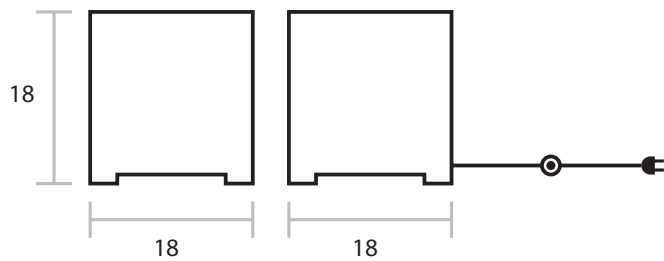

# Lightbox

**MATERIAL** > Roto-molded plastic

Roto-molded plastic yields a perfect square with no seams. A foot switch controls the inner light. A bulb is easily inserted from the underside of the cube. It's a lamp, stool, and accent table all in one.