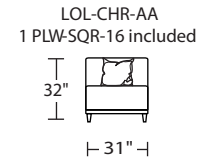

Standard Features:

- Advanced unidirectional suspension system
- Premium high-density, high-resiliency foam
- All hardwood frames
- Quick-ship delivery
- Lifetime warranty on frame & suspension
- Welt cord trim
- PLW-SQR-16 measures 16" x 16"
- Two fixed bolsters