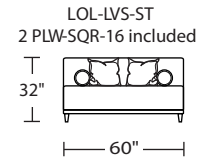

Standard Features:

- Advanced unidirectional suspension system
- Premium high-density, high-resiliency foam
- All hardwood frames
- Quick-ship delivery
- Lifetime warranty on frame & suspension
- Welt cord trim
- PLW-SQR-16 measures 16" x 16"
- Two fixed bolsters

*Note: arm height for this frame is measured at the highest point of the curved arm.

Due to size of leather hides, your furniture will have seams on the front, back and sides. For more information please contact your sales representative.

A. Front B. Back C. Sides

*Dotted line indicates where seams may be located.

Scale: 1/8 inch = 1 foot
All dimensions are approximate and subject to change.
Specify components from the sitting position.