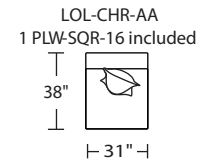

Standard Features:

- Advanced unidirectional suspension system
- Premium high-density, high-resiliency foam
- All hardwood frames
- Quick-ship delivery
- Lifetime warranty on frame & suspension
- Welt cord trim
- PLW-SQR-16 measures 16" x 16"
- Two fixed bolsters