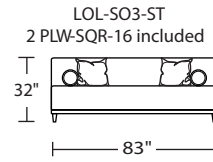

Standard Features:

- Advanced unidirectional suspension system
- Premium high-density, high-resiliency foam
- All hardwood frames
- Quick-ship delivery
- Lifetime warranty on frame & suspension
- Welt cord trim
- PLW-SQR-16 measures 16" x 16"
- Two fixed bolsters

*Note: arm height for this frame is measured at the highest point of the curved arm.

Due to size of leather hides, your furniture will have seams on the front, back and sides. For more information please contact your sales representative.

A. Front B. Back C. Sides

*Dotted line indicates where seams may be located.

Scale: 1/8 inch = 1 foot
All dimensions are approximate and subject to change.
Specify components from the sitting position.