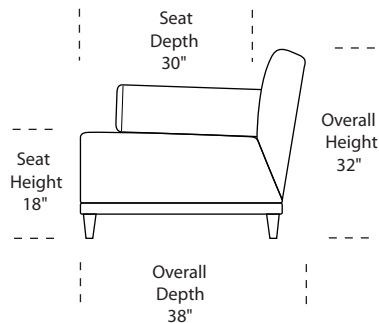

Standard Features:

- Advanced unidirectional suspension system
- Premium high-density, high-resiliency foam
- All hardwood frames
- Quick-ship delivery
- Lifetime warranty on frame & suspension
- Welt cord trim
- PLW-SQR-16 measures 16" x 16"
- Two fixed bolsters

*Note: arm height for this frame is measured at the highest point of the curved arm.

Due to size of leather hides, your furniture will have seams on the front, back and sides. For more information please contact your sales representative.

A. Front B. Back C. Sides

*Dotted line indicates where seams may be located.

Scale: 1/8 inch = 1 foot
All dimensions are approximate and subject to change.
Specify components from the sitting position.