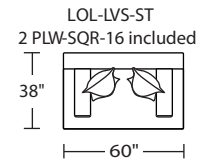

Standard Features:

- Advanced unidirectional suspension system
- Premium high-density, high-resiliency foam
- All hardwood frames
- Quick-ship delivery
- Lifetime warranty on frame & suspension
- Welt cord trim
- PLW-SQR-16 measures 16" x 16"
- Two fixed bolsters

*Note: arm height for this frame is measured at the highest point of the curved arm.

Due to size of leather hides, your furniture will have seams on the front, back and sides. For more information please contact your sales representative.

A. Front B. Back C. Sides

*Dotted line indicates where seams may be located.

Scale: 1/8 inch = 1 foot
All dimensions are approximate and subject to change.
Specify components from the sitting position.