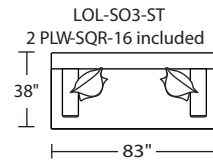

Standard Features:

- Advanced unidirectional suspension system
- Premium high-density, high-resiliency foam
- All hardwood frames
- Quick-ship delivery
- Lifetime warranty on frame & suspension
- Welt cord trim
- PLW-SQR-16 measures 16" x 16"
- Two fixed bolsters

*Note: arm height for this frame is measured at the highest point of the curved arm.

Due to size of leather hides, your furniture will have seams on the front, back and sides. For more information please contact your sales representative.

A. Front B. Back C. Sides

*Dotted line indicates where seams may be located.

Scale: 1/8 inch = 1 foot
All dimensions are approximate and subject to change.
Specify components from the sitting position.