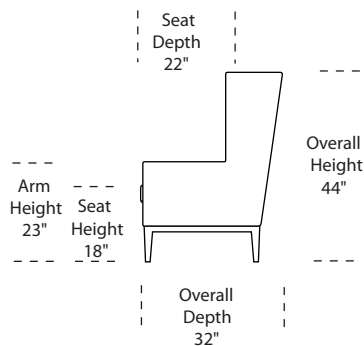

MCC-CHR-ST

MCC-CHR-ST

*Note: arm height for this frame is measured at the highest point of the curved arm.

Due to size of leather hides, your furniture will have seams on the front, back and sides. For more information please contact your sales representative.

A. Front B. Back C. Sides

*Dotted line indicates where seams may be located.

Scale: 1/4 inch = 1 foot
All dimensions are approximate and subject to change.
Specify components from the sitting position.