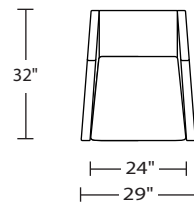

MCC-CHR-ST

MCC-CHR-ST

*Note: arm height for this frame is measured at the highest point of the curved arm.

Due to size of leather hides, your furniture will have seams on the front, back and sides. For more information please contact your sales representative.

A. Front B. Back C. Sides

*Dotted line indicates where seams may be located.

Scale: 1/4 inch = 1 foot
All dimensions are approximate and subject to change.
Specify components from the sitting position.