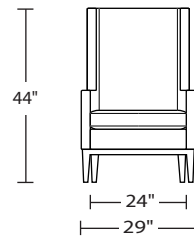

MCC-CHR-ST

MCC-CHR-ST

*Note: arm height for this frame is measured at the highest point of the curved arm.

Due to size of leather hides, your furniture will have seams on the front, back and sides. For more information please contact your sales representative.

A. Front B. Back C. Sides

*Dotted line indicates where seams may be located.

Scale: 1/4 inch = 1 foot
All dimensions are approximate and subject to change.
Specify components from the sitting position.