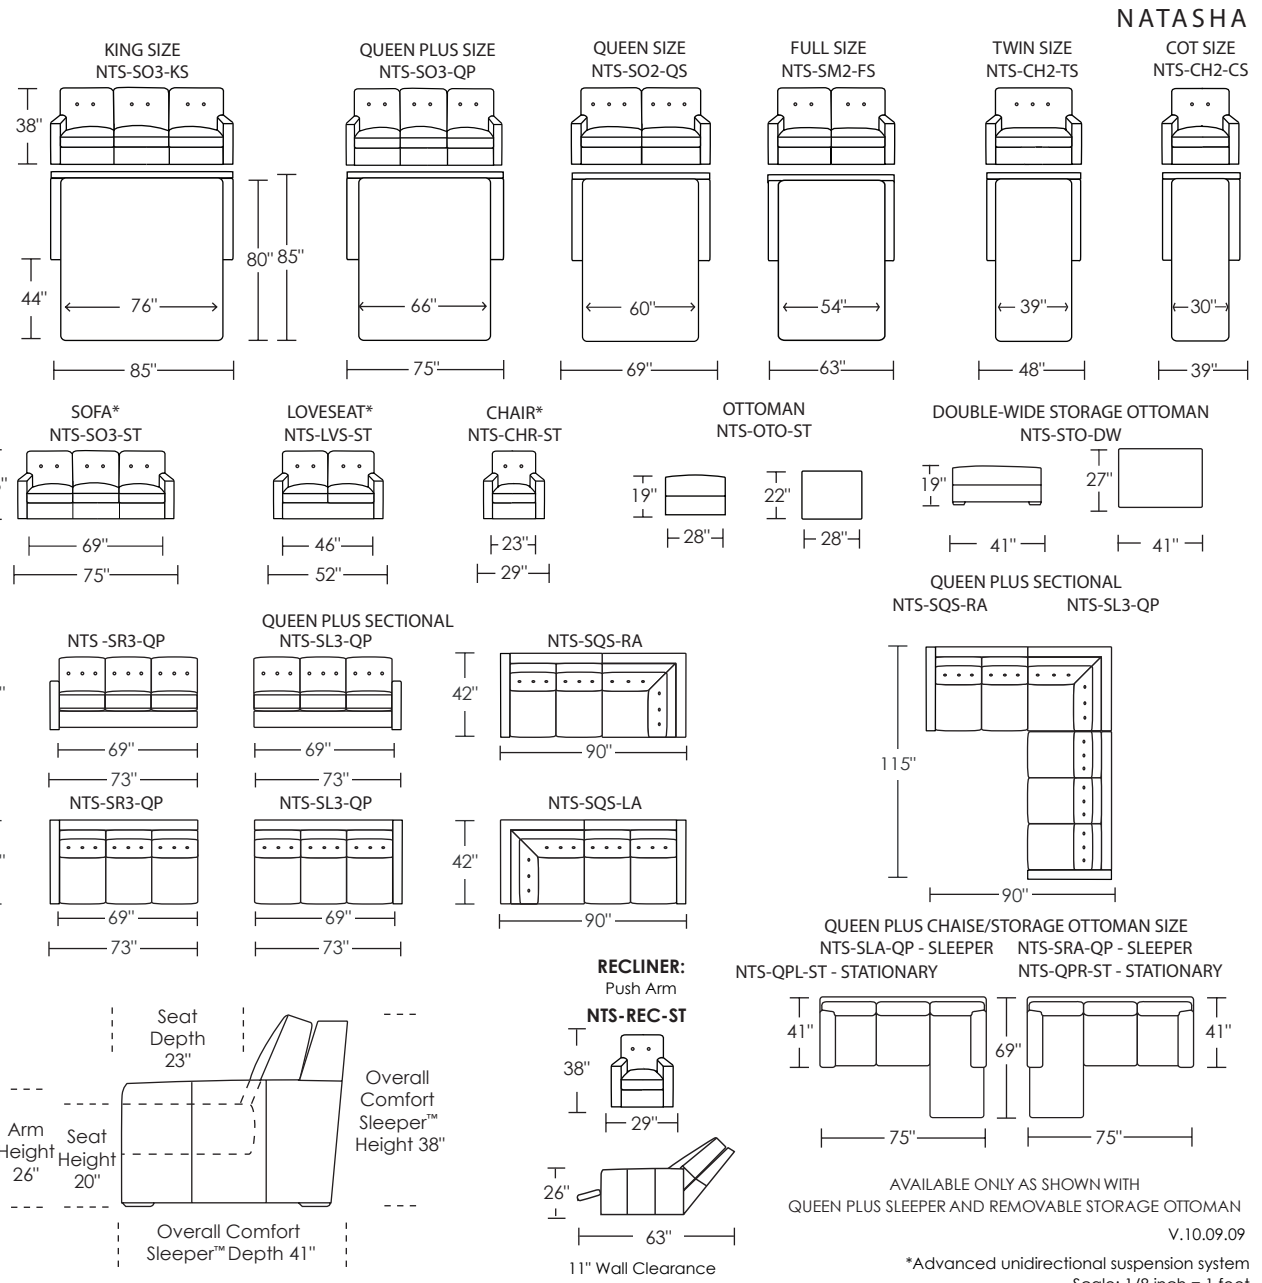

Standard Comfort Sleeper™ Features:

- Luxurious sleeping with no springs, no bars and no sagging
- Room to stretch out with true 80 inches of bedroom-length sleeping surface
- Ultimate comfort on five inches of plush, high-density foam
- Peace of mind with spill, dirt and germ-resistant anti-microbial Crypton® Fabric mattress protection
- Full body support on the patented Tiffany 24/7™ platform sleep system
- Available in King, Queen Plus, Queen, Full, Twin and Cot bed sizes
- Complete choice from over 200 leather, Ultrasuede® and Life Fabric™ options
- Zero wall clearance
- Under sofa dust covers keeps dust and dirt from ever touching the mattress
- Space saving engineering means getting a bigger bed in a smaller room
- All hardwood frames
- Quick-ship delivery
- Lifetime warranty on frame & suspension
- Double-needle top stitching
- Loose back & seat cushions
- Black recessed plastic legs

Stationary Products:

- Sofa
- Loveseat
- Chair
- Push arm recliner
- Ottoman
- Double-wide storage ottoman
- Ottoman casters available

Comfort Sleeper™ Options:

- Extra firm mattress available
- Exclusively available with a Tempur-Pedic® mattress

Comfort Sleepers™ utilize the Tiffany 24/7™ Convertible mechanism, U.S. Patent #4737996 and #6904628
 Note: arm height for this frame is measured at the highest point of the arm

AVAILABLE ONLY AS SHOWN WITH
 QUEEN PLUS SLEEPER AND REMOVABLE STORAGE OTTOMAN
 V.10.09.09
 *Advanced unidirectional suspension system
 Scale: 1/8 inch = 1 foot
 All dimensions are approximate and subject to change
 Specify components from the sitting position