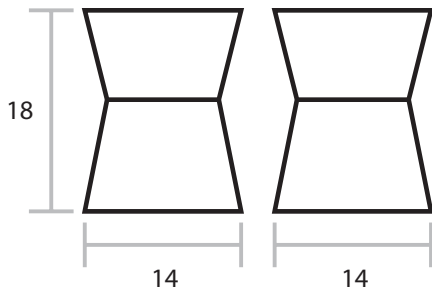

Pawn Stool

FINISH > Macassar, Zebrano, Walnut and Lacquer

Sculptural end table/stool constructed with wood veneer or lacquer.