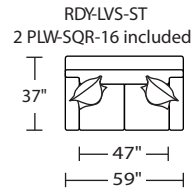

## Standard Features:

- Advanced unidirectional suspension system
- Premium high-density, high-resiliency foam
- All hardwood frames
- Quick-ship delivery
- Lifetime warranty on frame & suspension
- Welt cord trim
- PLW-SQR-16 measures 16" x 16"

## Suggested Configurations

RDY-SQS-RA  
RDY-LVS-LA  
Also available in reverse:  
RDY-SQS-LA  
RDY-LVS-RA

\*Note: arm height for this frame is measured at the highest point of the curved arm.

Due to size of leather hides, your furniture will have seams on the front, back and sides. For more information please contact your sales representative.

A. Front      B. Back      C. Sides

\*Dotted line indicates where seams may be located.

Scale: 1/8 inch = 1 foot  
All dimensions are approximate and subject to change.  
Specify components from the sitting position.