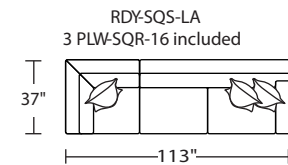

## Standard Features:

- Advanced unidirectional suspension system
- Premium high-density, high-resiliency foam
- All hardwood frames
- Quick-ship delivery
- Lifetime warranty on frame & suspension
- Welt cord trim
- PLW-SQR-16 measures 16" x 16"

## Suggested Configurations

RDY-SQS-RA  
RDY-LVS-LA  
Also available in reverse:  
RDY-SQS-LA  
RDY-LVS-RA

\*Note: arm height for this frame is measured at the highest point of the curved arm.

Due to size of leather hides, your furniture will have seams on the front, back and sides. For more information please contact your sales representative.