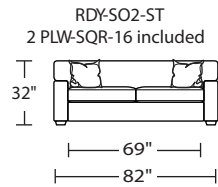

## Standard Features:

- Advanced unidirectional suspension system
- Premium high-density, high-resiliency foam
- All hardwood frames
- Quick-ship delivery
- Lifetime warranty on frame & suspension
- Welt cord trim
- PLW-SQR-16 measures 16" x 16"

## Suggested Configurations

RDY-SQS-RA  
RDY-LVS-LA  
Also available in reverse:  
RDY-SQS-LA  
RDY-LVS-RA

\*Note: arm height for this frame is measured at the highest point of the curved arm.

Due to size of leather hides, your furniture will have seams on the front, back and sides. For more information please contact your sales representative.

A. Front      B. Back      C. Sides

\*Dotted line indicates where seams may be located.

Scale: 1/8 inch = 1 foot  
All dimensions are approximate and subject to change.  
Specify components from the sitting position.