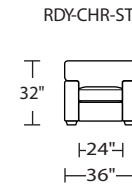

## Standard Features:

- Advanced unidirectional suspension system
- Premium high-density, high-resiliency foam
- All hardwood frames
- Quick-ship delivery
- Lifetime warranty on frame & suspension
- Welt cord trim
- PLW-SQR-16 measures 16" x 16"

## Suggested Configurations

RDY-SQS-RA  
RDY-LVS-LA  
Also available in reverse:  
RDY-SQS-LA  
RDY-LVS-RA

\*Note: arm height for this frame is measured at the highest point of the curved arm.

Due to size of leather hides, your furniture will have seams on the front, back and sides. For more information please contact your sales representative.

A. Front      B. Back      C. Sides

\*Dotted line indicates where seams may be located.

Scale: 1/8 inch = 1 foot  
All dimensions are approximate and subject to change.  
Specify components from the sitting position.