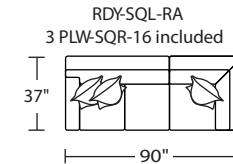

## Standard Features:

- Advanced unidirectional suspension system
- Premium high-density, high-resiliency foam
- All hardwood frames
- Quick-ship delivery
- Lifetime warranty on frame & suspension
- Welt cord trim
- PLW-SQR-16 measures 16" x 16"

## Suggested Configurations

RDY-SQS-RA  
RDY-LVS-LA  
Also available in reverse:  
RDY-SQS-LA  
RDY-LVS-RA

\*Note: arm height for this frame is measured at the highest point of the curved arm.

Due to size of leather hides, your furniture will have seams on the front, back and sides. For more information please contact your sales representative.