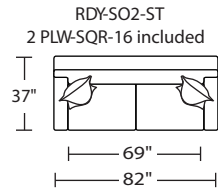

## Standard Features:

- Advanced unidirectional suspension system
- Premium high-density, high-resiliency foam
- All hardwood frames
- Quick-ship delivery
- Lifetime warranty on frame & suspension
- Welt cord trim
- PLW-SQR-16 measures 16" x 16"

## Suggested Configurations

RDY-SQS-RA  
RDY-LVS-LA  
Also available in reverse:  
RDY-SQS-LA  
RDY-LVS-RA

\*Note: arm height for this frame is measured at the highest point of the curved arm.

Due to size of leather hides, your furniture will have seams on the front, back and sides. For more information please contact your sales representative.

A. Front      B. Back      C. Sides

\*Dotted line indicates where seams may be located.

Scale: 1/8 inch = 1 foot  
All dimensions are approximate and subject to change.  
Specify components from the sitting position.