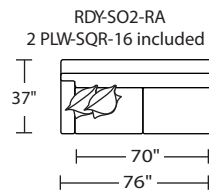

## Standard Features:

- Advanced unidirectional suspension system
- Premium high-density, high-resiliency foam
- All hardwood frames
- Quick-ship delivery
- Lifetime warranty on frame & suspension
- Welt cord trim
- PLW-SQR-16 measures 16" x 16"

## Suggested Configurations

RDY-SQS-RA  
RDY-LVS-LA  
Also available in reverse:  
RDY-SQS-LA  
RDY-LVS-RA

\*Note: arm height for this frame is measured at the highest point of the curved arm.

Due to size of leather hides, your furniture will have seams on the front, back and sides. For more information please contact your sales representative.