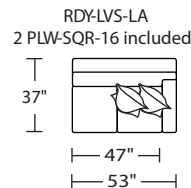

## Standard Features:

- Advanced unidirectional suspension system
- Premium high-density, high-resiliency foam
- All hardwood frames
- Quick-ship delivery
- Lifetime warranty on frame & suspension
- Welt cord trim
- PLW-SQR-16 measures 16" x 16"

## Suggested Configurations

RDY-SQS-RA  
RDY-LVS-LA  
Also available in reverse:  
RDY-SQS-LA  
RDY-LVS-RA

\*Note: arm height for this frame is measured at the highest point of the curved arm.

Due to size of leather hides, your furniture will have seams on the front, back and sides. For more information please contact your sales representative.