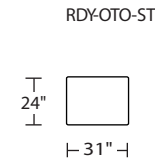

## Suggested Configurations

RDY-SQS-RA  
RDY-LVS-LA  
Also available in reverse:  
RDY-SQS-LA  
RDY-LVS-RA

\*Note: arm height for this frame is measured at the highest point of the curved arm.

Due to size of leather hides, your furniture will have seams on the front, back and sides. For more information please contact your sales representative.