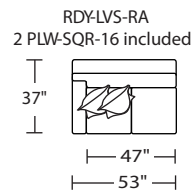

## Standard Features:

- Advanced unidirectional suspension system
- Premium high-density, high-resiliency foam
- All hardwood frames
- Quick-ship delivery
- Lifetime warranty on frame & suspension
- Welt cord trim
- PLW-SQR-16 measures 16" x 16"

## Suggested Configurations

RDY-SQS-RA  
RDY-LVS-LA  
Also available in reverse:  
RDY-SQS-LA  
RDY-LVS-RA

\*Note: arm height for this frame is measured at the highest point of the curved arm.

Due to size of leather hides, your furniture will have seams on the front, back and sides. For more information please contact your sales representative.