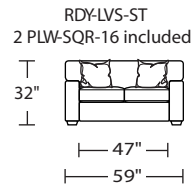

## Standard Features:

- Advanced unidirectional suspension system
- Premium high-density, high-resiliency foam
- All hardwood frames
- Quick-ship delivery
- Lifetime warranty on frame & suspension
- Welt cord trim
- PLW-SQR-16 measures 16" x 16"

## Suggested Configurations

RDY-SQS-RA  
RDY-LVS-LA  
Also available in reverse:  
RDY-SQS-LA  
RDY-LVS-RA

\*Note: arm height for this frame is measured at the highest point of the curved arm.

Due to size of leather hides, your furniture will have seams on the front, back and sides. For more information please contact your sales representative.

A. Front      B. Back      C. Sides

\*Dotted line indicates where seams may be located.

Scale: 1/8 inch = 1 foot  
All dimensions are approximate and subject to change.  
Specify components from the sitting position.