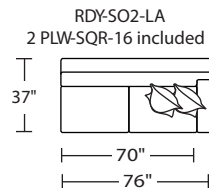

## Standard Features:

- Advanced unidirectional suspension system
- Premium high-density, high-resiliency foam
- All hardwood frames
- Quick-ship delivery
- Lifetime warranty on frame & suspension
- Welt cord trim
- PLW-SQR-16 measures 16" x 16"

## Suggested Configurations

RDY-SQS-RA  
RDY-LVS-LA  
Also available in reverse:  
RDY-SQS-LA  
RDY-LVS-RA

\*Note: arm height for this frame is measured at the highest point of the curved arm.

Due to size of leather hides, your furniture will have seams on the front, back and sides. For more information please contact your sales representative.