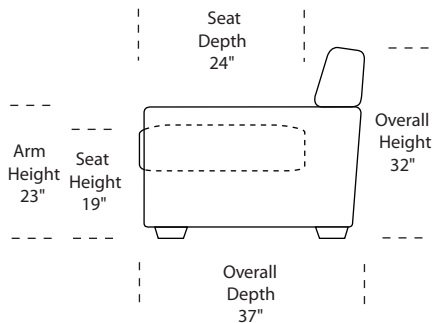

## Suggested Configurations

RDY-SQS-RA  
RDY-LVS-LA  
Also available in reverse:  
RDY-SQS-LA  
RDY-LVS-RA

\*Note: arm height for this frame is measured at the highest point of the curved arm.

Due to size of leather hides, your furniture will have seams on the front, back and sides. For more information please contact your sales representative.

A. Front      B. Back      C. Sides

\*Dotted line indicates where seams may be located.

Scale: 1/8 inch = 1 foot  
All dimensions are approximate and subject to change.  
Specify components from the sitting position.