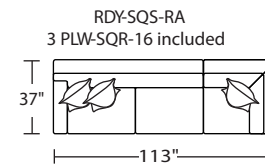

## Standard Features:

- Advanced unidirectional suspension system
- Premium high-density, high-resiliency foam
- All hardwood frames
- Quick-ship delivery
- Lifetime warranty on frame & suspension
- Welt cord trim
- PLW-SQR-16 measures 16" x 16"

## Suggested Configurations

RDY-SQS-RA  
RDY-LVS-LA  
Also available in reverse:  
RDY-SQS-LA  
RDY-LVS-RA

\*Note: arm height for this frame is measured at the highest point of the curved arm.

Due to size of leather hides, your furniture will have seams on the front, back and sides. For more information please contact your sales representative.