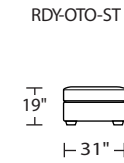

## Suggested Configurations

RDY-SQS-RA  
RDY-LVS-LA  
Also available in reverse:  
RDY-SQS-LA  
RDY-LVS-RA

\*Note: arm height for this frame is measured at the highest point of the curved arm.

Due to size of leather hides, your furniture will have seams on the front, back and sides. For more information please contact your sales representative.