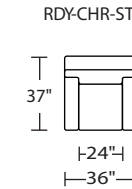

## Standard Features:

- Advanced unidirectional suspension system
- Premium high-density, high-resiliency foam
- All hardwood frames
- Quick-ship delivery
- Lifetime warranty on frame & suspension
- Welt cord trim
- PLW-SQR-16 measures 16" x 16"

## Suggested Configurations

RDY-SQS-RA  
RDY-LVS-LA  
Also available in reverse:  
RDY-SQS-LA  
RDY-LVS-RA

\*Note: arm height for this frame is measured at the highest point of the curved arm.

Due to size of leather hides, your furniture will have seams on the front, back and sides. For more information please contact your sales representative.

A. Front      B. Back      C. Sides

\*Dotted line indicates where seams may be located.

Scale: 1/8 inch = 1 foot  
All dimensions are approximate and subject to change.  
Specify components from the sitting position.