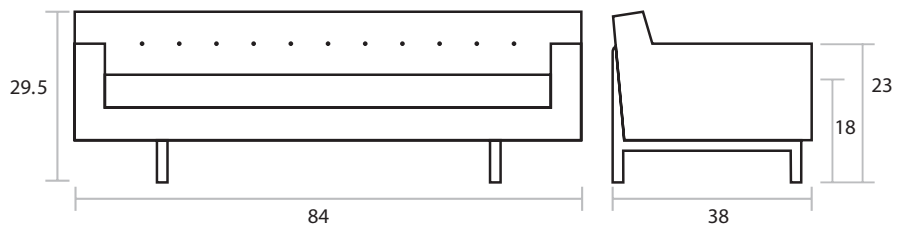

Rochelle Sofa

COLLECTION > Essentials
UPHOLSTERY > Fabric
BASE > Solid Wood

A mid-century inspired sofa with button-tufted upholstery. Features inset wood legs and a unique wood detail on the back.