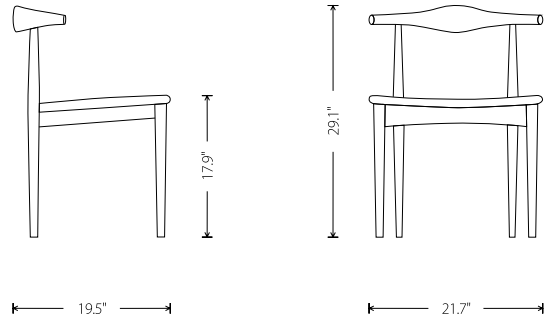

Saal dining chair

size : 21.7 x 19.5 x 29.1"

SKU colours :

HGEM138 medium brown ash

HGEM146 American walnut

technical details :

bent hard wood frame

plywood seat with CFS foam and top grain Italian leather

seat height: 17.7"

seat depth: 17.9"

assembly instructions : **supplied**