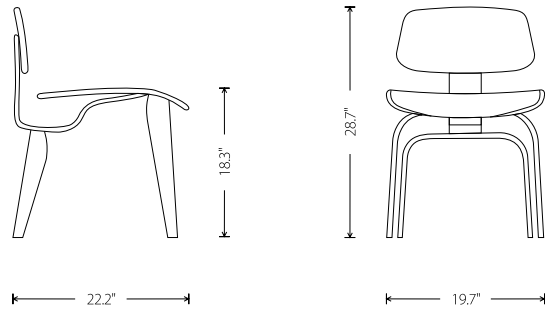

# Sophie dining chair

size : 19.7 x 22.2 x 28.7"

SKU colours :

HGEM106 American walnut

HGEM107 rosewood

technical details :

bent plywood frame

veneer finish

seat height: 18.3"

seat depth: 18.5"

assembly instructions : **supplied**