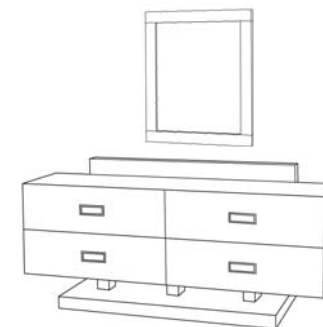

4711 / 4723

STYLE	DESCRIPTION	SPECIAL INFORMATION	APPROX. SIZE	SHIPPING WT/ UNITS/CUBES
4709 4709-P	Chest	Five full extension drawers with finished Maple interiors. Same as 4709 but uses premium drawer tracks described above.	36x22x53H	215# / 1 pc / 30 cf
4709-A 4709-AP	Chest	Same as 4709 with exotic wood option. Same as 4709-A but uses premium drawer tracks described above.	36x22x53H	215# / 1 pc / 30 cf
4710-R 4710-RP	Chest / Vanity	Same chest as 4709 w/added vanity on right side facing. Same as 4710-R but uses premium drawer tracks described above.	72x22x53H	270# / 2 pc / 45 cf
4710-RA 4710-RAP	Chest / Vanity	Same as 4710-R with exotic wood option. Same as 4710-RA but uses premium drawer tracks described above.	72x22x53H	270# / 2 pc / 45 cf
4710-L 4710-LP	Chest / Vanity	Same chest as 4709 w/added vanity on left side facing. Same as 4710-L but uses premium drawer tracks described above.	72x22x53H	270# / 2 pc / 45 cf
4710-LA 4710-LAP	Chest / Vanity	Same as 4710-L with exotic wood option. Same as 4710-LA but uses premium drawer tracks described above.	72x22x53H	270# / 2 pc / 45 cf
4711 4711-P	Dresser	Four extra deep full extension drawers. Same as 4711 but uses premium drawer tracks described above.	72x22x33H	257# / 1 pc / 40 cf
4711-A 4711-AP	Dresser	Same as 4711 with exotic wood option. Same as 4711-A but uses premium drawer tracks described above.	72x22x33H	257# / 1 pc / 40 cf
4723	Mirror	Mirror can be hung horizontally or vertically.	30x2x36H	35# / 1 pc / 4 cf
4726	Accent Mirror	Mirror can be hung over 4910 Chest/Vanity or independently.	24x7x32H	40# / 1 pc / 6 cf