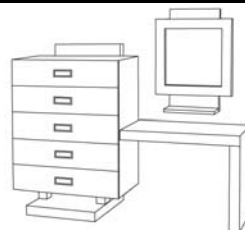

4710R with Vanity right / 4726