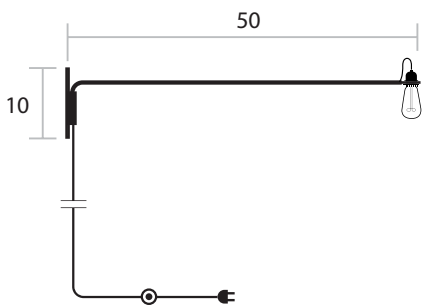

Vintage Swing Arm Lamp

MATERIAL > Stainless Steel

A simple light fixture that swings from a wall-mounted stainless steel hinge. It operates from a footswitch and includes mounting hardware and a vintage-inspired filament lightbulb.