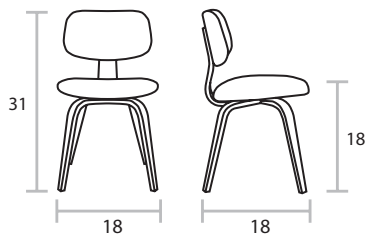

Thompson Chair

OAK

WALNUT

COLLECTION > Essentials
UPHOLSTERY > Vinyl
BASE > Natural Oak, Wenge Oak, Walnut

With an iconic shape, this dining chair features a bentwood base and upholstered cushions. Available in six color combinations.