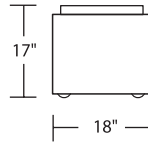

Standard Features:

- Premium high-density, high-resiliency foam seats
- All hardwood frames
- Quick-ship delivery
- Lifetime warranty on frame
- Storage ottoman
- Wood tray (16" square)
- Casters

UNO-OTO-18