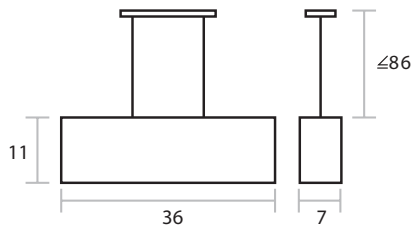

White Acrylic Hanging Lamp

MATERIALS > Acrylic/Stainless Steel

White acrylic shade with stainless steel plate for hard-wiring to ceiling. Includes 8ft of cord.