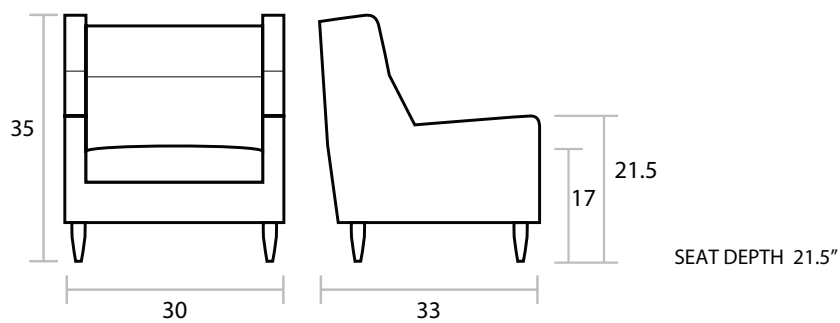

Carmichael Chair

UPHOLSTERY > Fabric

LEGS > Solid Wood

The Carmichael Chair fuses traditional and contemporary sensibilities, bringing clean lines to a classic style. It features a tight upholstered back and solid wood legs.