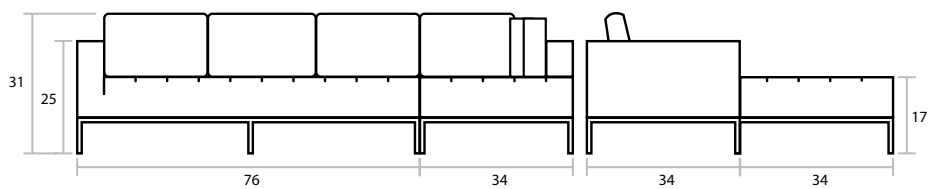

Carter Sectional

COLLECTION > Essentials

UPHOLSTERY > Fabric

BASE > Stainless Steel

A mid-century inspired sectional with blind-tufted upholstery. Available in right (shown) or left-facing versions. Includes two throw cushions.