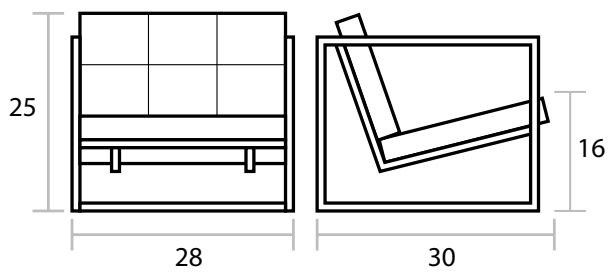

Delano Chair

COLLECTION > Essentials

UPHOLSTERY > Leather

BASE > Stainless Steel

The Gus* classic. Blind-tufted leather seat and back atop a square, stainless steel frame.