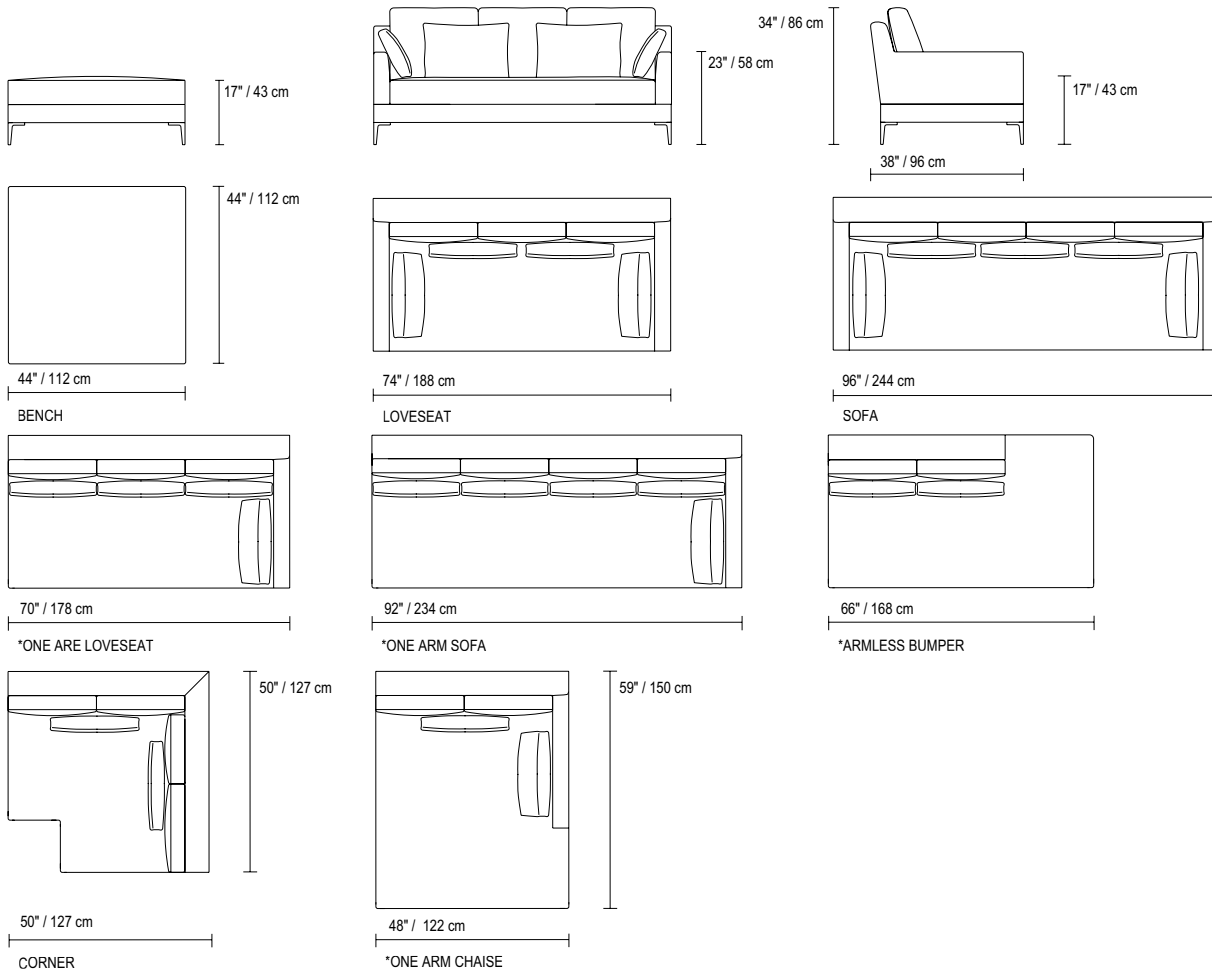

Eaton

Design: **STUDIO DR**

Eaton

AC-2021

CONFIGURATIONS

**BENCH • LOVESEAT • SOFA • ONE ARM LOVESEAT • ONE ARM SOFA
ARMLESS BUMPER • CORNER • ONE ARM CHAISE**

*Line drawing shown as right facing, also available as left facing. Top view shown at 1/4" scale.

SPECIFICATIONS

FRAME: Select hardwood and industrial grade plywood covered with polyurethane foam and polyester fiber.

SUSPENSION: 3" unidirectional webbing.

CUSHIONS: Seat; multiple density and IFD polyurethane foam wrapped with polyester fiber. Back; 90% white goose feathers and 10% white goose down.

UPHOLSTERY: Fabrics; all edges are serged and top stitched.

LEGS: Polished aluminum with plastic glide.

Specifications are subject to change without notice.
©2002 Dellarobbia, Inc.

DELLAROBBI
CALIFORNIA