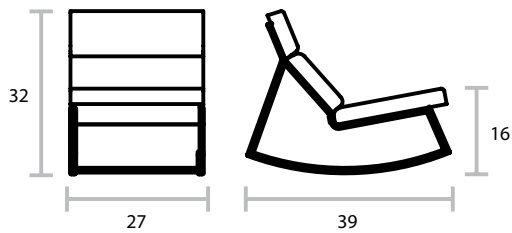

GT Rocker

UPHOLSTERY > Fabric
BASE > Powder-coated Steel

The Gus* version of the perfect modern rocking chair; featuring a black powder coated frame with architecturally-styled cushions inspired by airport lounge seating and 70's car interiors.