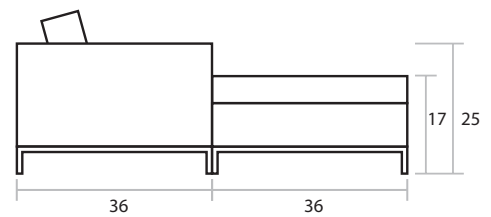

Jane Bi-Sectional

COLLECTION > Essentials
UPHOLSTERY > Fabric
BASE > Stainless Steel

This sectional is based on the classic Jane Series. It has been cleverly designed so that it can be configured as either right OR left facing. Like the other Jane pieces, it features button-tufted cushions and a stainless steel perimeter base.