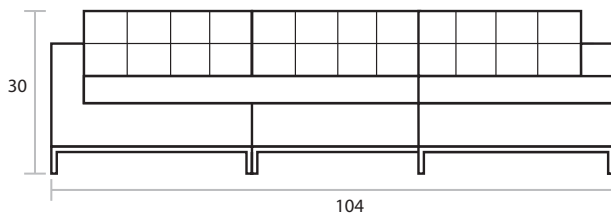

Jane Bi-Sectional

COLLECTION > Essentials
UPHOLSTERY > Fabric
BASE > Stainless Steel

This sectional is based on the classic Jane Series. It has been cleverly designed so that it can be configured as either right OR left facing. Like the other Jane pieces, it features button-tufted cushions and a stainless steel perimeter base.