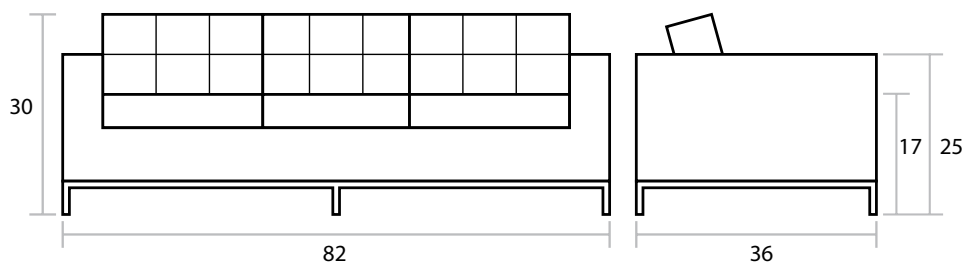

Jane Sofa

COLLECTION > Essentials

UPHOLSTERY > Fabric

BASE > Stainless Steel

Our classic button-tufted club sofa frame and stainless steel base, available for Quickship delivery.