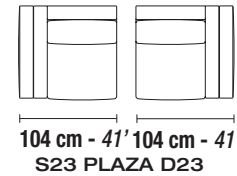

PLAZA

technical sheet

SCALE: 1/9 INCH= 1 FOOT (1:85)

Each piece is made by hand and has its own uniqueness.
Measures may vary with a tolerance up to 4%

STANDARD FEATURES

- Hard wood frame
- Reinforced and crossed elastic Pirelli webbing.
- Seat depth 60 cm - 24' inches
- Seat height 38 cm - 15' inches
- Loose seat and back cushions
- Legs PL25 - Height 2.5 cm - 1 inches.

ALL ITEMS IN GROUP "X" HAVE THE SAME SEAT WIDTH — TOUS LES ELEMENTS DU GROUPE "X" ONT LA MEME LARGEUR D'ASSISE

X

ALL ITEMS IN GROUP "J" HAVE THE SAME SEAT WIDTH — TOUS LES ELEMENTS DU GROUPE "J" ONT LA MEME LARGEUR D'ASSISE

IMPORTANT NOTICE

All arms are removable
Sofas wider than 240 cm - 95'
will have a separate package with the arms

MIXING GROUPS WILL CREATE SECTIONALS
WITH DIFFERENT SEAT WIDTHS.