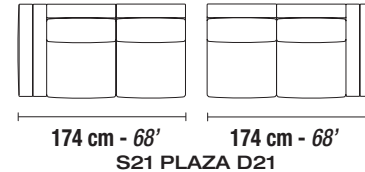

PLAZA

technical sheet

SCALE: 1/9 INCH= 1 FOOT (1:85)

Each piece is made by hand and has its own uniqueness.
Measures may vary with a tolerance up to 4%

STANDARD FEATURES

- Hard wood frame
- Reinforced and crossed elastic Pirelli webbing.
- Seat depth 60 cm - 24' inches
- Seat height 38 cm - 15' inches
- Loose seat and back cushions
- Legs PL25 - Height 2.5 cm - 1 inches.

ALL ITEMS IN GROUP "X" HAVE THE SAME SEAT WIDTH — TOUS LES ELEMENTS DU GROUPE "X" ONT LA MEME LARGEUR D'ASSISE

X

ALL ITEMS IN GROUP "J" HAVE THE SAME SEAT WIDTH — TOUS LES ELEMENTS DU GROUPE "J" ONT LA MEME LARGEUR D'ASSISE

IMPORTANT NOTICE

All arms are removable
Sofas wider than 240 cm - 95'
will have a separate package with the arms

MIXING GROUPS WILL CREATE SECTIONALS
WITH DIFFERENT SEAT WIDTHS.