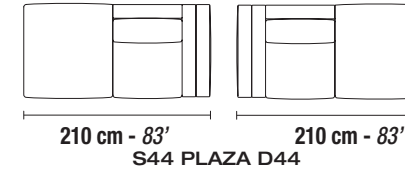

PLAZA

technical sheet

SCALE: 1/9 INCH= 1 FOOT (1:85)

Each piece is made by hand and has its own uniqueness.
Measures may vary with a tolerance up to 4%

STANDARD FEATURES

- Hard wood frame
- Reinforced and crossed elastic Pirelli webbing.
- Seat depth 60 cm - 24' inches
- Seat height 38 cm - 15' inches
- Loose seat and back cushions
- Legs PL25 - Height 2.5 cm - 1 inches.

ALL ITEMS IN GROUP "X" HAVE THE SAME SEAT WIDTH — TOUS LES ELEMENTS DU GROUPE "X" ONT LA MEME LARGEUR D'ASSISE

X

ALL ITEMS IN GROUP "J" HAVE THE SAME SEAT WIDTH — TOUS LES ELEMENTS DU GROUPE "J" ONT LA MEME LARGEUR D'ASSISE

IMPORTANT NOTICE

All arms are removable
Sofas wider than 240 cm - 95'
will have a separate package with the arms

MIXING GROUPS WILL CREATE SECTIONALS
WITH DIFFERENT SEAT WIDTHS.