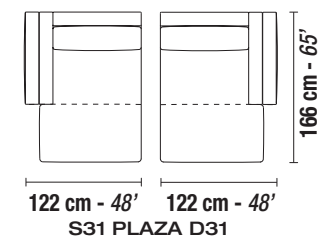

PLAZA

technical sheet

SCALE: 1/9 INCH= 1 FOOT (1:85)

Each piece is made by hand and has its own uniqueness.
Measures may vary with a tolerance up to 4%

STANDARD FEATURES

- Hard wood frame
- Reinforced and crossed elastic Pirelli webbing.
- Seat depth 60 cm - 24' inches
- Seat height 38 cm - 15' inches
- Loose seat and back cushions
- Legs PL25 - Height 2.5 cm - 1 inches.

ALL ITEMS IN GROUP "X" HAVE THE SAME SEAT WIDTH — TOUS LES ELEMENTS DU GROUPE "X" ONT LA MEME LARGEUR D'ASSISE

X

ALL ITEMS IN GROUP "J" HAVE THE SAME SEAT WIDTH — TOUS LES ELEMENTS DU GROUPE "J" ONT LA MEME LARGEUR D'ASSISE

IMPORTANT NOTICE

All arms are removable
Sofas wider than 240 cm - 95'
will have a separate package with the arms

MIXING GROUPS WILL CREATE SECTIONALS
WITH DIFFERENT SEAT WIDTHS.