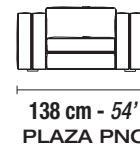

PLAZA

technical sheet

SCALE: 1/9 INCH= 1 FOOT (1:85)

Each piece is made by hand and has its own uniqueness.
Measures may vary with a tolerance up to 4%

STANDARD FEATURES

- Hard wood frame
- Reinforced and crossed elastic Pirelli webbing.
- Seat depth 60 cm - 24' inches
- Seat height 38 cm - 15' inches
- Loose seat and back cushions
- Legs PL25 - Height 2.5 cm - 1 inches.

ALL ITEMS IN GROUP "X" HAVE THE SAME SEAT WIDTH — TOUS LES ELEMENTS DU GROUPE "X" ONT LA MEME LARGEUR D'ASSISE

X

ALL ITEMS IN GROUP "J" HAVE THE SAME SEAT WIDTH — TOUS LES ELEMENTS DU GROUPE "J" ONT LA MEME LARGEUR D'ASSISE

IMPORTANT NOTICE

All arms are removable
Sofas wider than 240 cm - 95'
will have a separate package with the arms

MIXING GROUPS WILL CREATE SECTIONALS
WITH DIFFERENT SEAT WIDTHS.