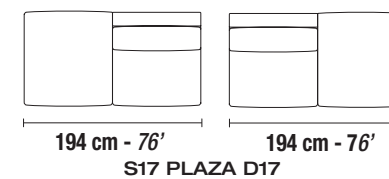

PLAZA

technical sheet

SCALE: 1/9 INCH= 1 FOOT (1:85)

Each piece is made by hand and has its own uniqueness.
Measures may vary with a tolerance up to 4%

STANDARD FEATURES

- Hard wood frame
- Reinforced and crossed elastic Pirelli webbing.
- Seat depth 60 cm - 24' inches
- Seat height 38 cm - 15' inches
- Loose seat and back cushions
- Legs PL25 - Height 2.5 cm - 1 inches.

ALL ITEMS IN GROUP "X" HAVE THE SAME SEAT WIDTH — TOUS LES ELEMENTS DU GROUPE "X" ONT LA MEME LARGEUR D'ASSISE

X

ALL ITEMS IN GROUP "J" HAVE THE SAME SEAT WIDTH — TOUS LES ELEMENTS DU GROUPE "J" ONT LA MEME LARGEUR D'ASSISE

IMPORTANT NOTICE

All arms are removable
Sofas wider than 240 cm - 95'
will have a separate package with the arms

MIXING GROUPS WILL CREATE SECTIONALS
WITH DIFFERENT SEAT WIDTHS.