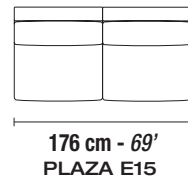

PLAZA

technical sheet

SCALE: 1/9 INCH= 1 FOOT (1:85)

Each piece is made by hand and has its own uniqueness.
Measures may vary with a tolerance up to 4%

STANDARD FEATURES

- Hard wood frame
- Reinforced and crossed elastic Pirelli webbing.
- Seat depth 60 cm - 24' inches
- Seat height 38 cm - 15' inches
- Loose seat and back cushions
- Legs PL25 - Height 2.5 cm - 1 inches.

ALL ITEMS IN GROUP "X" HAVE THE SAME SEAT WIDTH — TOUS LES ELEMENTS DU GROUPE "X" ONT LA MEME LARGEUR D'ASSISE

X

ALL ITEMS IN GROUP "J" HAVE THE SAME SEAT WIDTH — TOUS LES ELEMENTS DU GROUPE "J" ONT LA MEME LARGEUR D'ASSISE

IMPORTANT NOTICE

All arms are removable
Sofas wider than 240 cm - 95'
will have a separate package with the arms

MIXING GROUPS WILL CREATE SECTIONALS
WITH DIFFERENT SEAT WIDTHS.