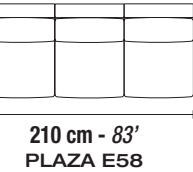

PLAZA

technical sheet

SCALE: 1/9 INCH= 1 FOOT (1:85)

Each piece is made by hand and has its own uniqueness.
Measures may vary with a tolerance up to 4%

STANDARD FEATURES

- Hard wood frame
- Reinforced and crossed elastic Pirelli webbing.
- Seat depth 60 cm - 24' inches
- Seat height 38 cm - 15' inches
- Loose seat and back cushions
- Legs PL25 - Height 2.5 cm - 1 inches.

ALL ITEMS IN GROUP "X" HAVE THE SAME SEAT WIDTH — TOUS LES ELEMENTS DU GROUPE "X" ONT LA MEME LARGEUR D'ASSISE

X

ALL ITEMS IN GROUP "J" HAVE THE SAME SEAT WIDTH — TOUS LES ELEMENTS DU GROUPE "J" ONT LA MEME LARGEUR D'ASSISE

IMPORTANT NOTICE

All arms are removable
Sofas wider than 240 cm - 95'
will have a separate package with the arms

MIXING GROUPS WILL CREATE SECTIONALS
WITH DIFFERENT SEAT WIDTHS.