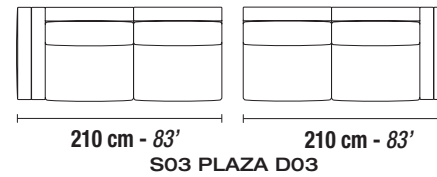

PLAZA

technical sheet

SCALE: 1/9 INCH= 1 FOOT (1:85)

Each piece is made by hand and has its own uniqueness.
Measures may vary with a tolerance up to 4%

STANDARD FEATURES

- Hard wood frame
- Reinforced and crossed elastic Pirelli webbing.
- Seat depth 60 cm - 24' inches
- Seat height 38 cm - 15' inches
- Loose seat and back cushions
- Legs PL25 - Height 2.5 cm - 1 inches.

ALL ITEMS IN GROUP "X" HAVE THE SAME SEAT WIDTH — TOUS LES ELEMENTS DU GROUPE "X" ONT LA MEME LARGEUR D'ASSISE

X

ALL ITEMS IN GROUP "J" HAVE THE SAME SEAT WIDTH — TOUS LES ELEMENTS DU GROUPE "J" ONT LA MEME LARGEUR D'ASSISE

IMPORTANT NOTICE

All arms are removable
Sofas wider than 240 cm - 95'
will have a separate package with the arms

MIXING GROUPS WILL CREATE SECTIONALS
WITH DIFFERENT SEAT WIDTHS.