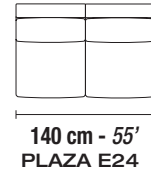

PLAZA

technical sheet

SCALE: 1/9 INCH= 1 FOOT (1:85)

Each piece is made by hand and has its own uniqueness.
Measures may vary with a tolerance up to 4%

STANDARD FEATURES

- Hard wood frame
- Reinforced and crossed elastic Pirelli webbing.
- Seat depth 60 cm - 24' inches
- Seat height 38 cm - 15' inches
- Loose seat and back cushions
- Legs PL25 - Height 2.5 cm - 1 inches.

ALL ITEMS IN GROUP "X" HAVE THE SAME SEAT WIDTH — TOUS LES ELEMENTS DU GROUPE "X" ONT LA MEME LARGEUR D'ASSISE

X

ALL ITEMS IN GROUP "J" HAVE THE SAME SEAT WIDTH — TOUS LES ELEMENTS DU GROUPE "J" ONT LA MEME LARGEUR D'ASSISE

IMPORTANT NOTICE

All arms are removable
Sofas wider than 240 cm - 95'
will have a separate package with the arms

MIXING GROUPS WILL CREATE SECTIONALS
WITH DIFFERENT SEAT WIDTHS.