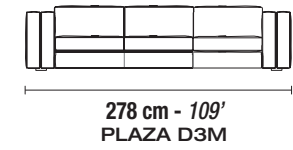

PLAZA

technical sheet

SCALE: 1/9 INCH= 1 FOOT (1:85)

Each piece is made by hand and has its own uniqueness.
Measures may vary with a tolerance up to 4%

STANDARD FEATURES

- Hard wood frame
- Reinforced and crossed elastic Pirelli webbing.
- Seat depth 60 cm - 24' inches
- Seat height 38 cm - 15' inches
- Loose seat and back cushions
- Legs PL25 - Height 2.5 cm - 1 inches.

ALL ITEMS IN GROUP "X" HAVE THE SAME SEAT WIDTH — TOUS LES ELEMENTS DU GROUPE "X" ONT LA MEME LARGEUR D'ASSISE

X

ALL ITEMS IN GROUP "J" HAVE THE SAME SEAT WIDTH — TOUS LES ELEMENTS DU GROUPE "J" ONT LA MEME LARGEUR D'ASSISE

IMPORTANT NOTICE

All arms are removable
Sofas wider than 240 cm - 95'
will have a separate package with the arms

MIXING GROUPS WILL CREATE SECTIONALS
WITH DIFFERENT SEAT WIDTHS.