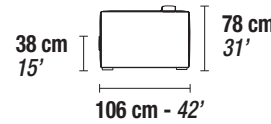

PLAZA

technical sheet

SCALE: 1/9 INCH= 1 FOOT (1:85)

Each piece is made by hand and has its own uniqueness.
Measures may vary with a tolerance up to 4%

STANDARD FEATURES

- Hard wood frame
- Reinforced and crossed elastic Pirelli webbing.
- Seat depth 60 cm - 24' inches
- Seat height 38 cm - 15' inches
- Loose seat and back cushions
- Legs PL25 - Height 2.5 cm - 1 inches.

ALL ITEMS IN GROUP "X" HAVE THE SAME SEAT WIDTH — TOUS LES ELEMENTS DU GROUPE "X" ONT LA MEME LARGEUR D'ASSISE

X

ALL ITEMS IN GROUP "J" HAVE THE SAME SEAT WIDTH — TOUS LES ELEMENTS DU GROUPE "J" ONT LA MEME LARGEUR D'ASSISE

IMPORTANT NOTICE

All arms are removable
Sofas wider than 240 cm - 95'
will have a separate package with the arms

MIXING GROUPS WILL CREATE SECTIONALS
WITH DIFFERENT SEAT WIDTHS.