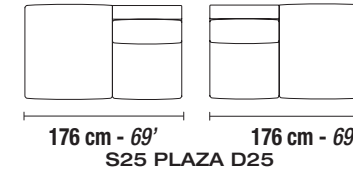

PLAZA

technical sheet

SCALE: 1/9 INCH= 1 FOOT (1:85)

Each piece is made by hand and has its own uniqueness.
Measures may vary with a tolerance up to 4%

STANDARD FEATURES

- Hard wood frame
- Reinforced and crossed elastic Pirelli webbing.
- Seat depth 60 cm - 24' inches
- Seat height 38 cm - 15' inches
- Loose seat and back cushions
- Legs PL25 - Height 2.5 cm - 1 inches.

ALL ITEMS IN GROUP "X" HAVE THE SAME SEAT WIDTH — TOUS LES ELEMENTS DU GROUPE "X" ONT LA MEME LARGEUR D'ASSISE

X

ALL ITEMS IN GROUP "J" HAVE THE SAME SEAT WIDTH — TOUS LES ELEMENTS DU GROUPE "J" ONT LA MEME LARGEUR D'ASSISE

IMPORTANT NOTICE

All arms are removable
Sofas wider than 240 cm - 95'
will have a separate package with the arms

MIXING GROUPS WILL CREATE SECTIONALS
WITH DIFFERENT SEAT WIDTHS.