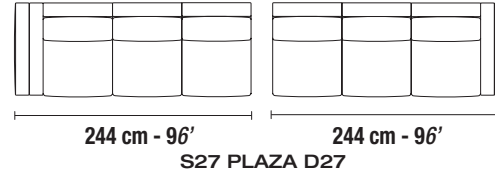

PLAZA

technical sheet

SCALE: 1/9 INCH= 1 FOOT (1:85)

Each piece is made by hand and has its own uniqueness.
Measures may vary with a tolerance up to 4%

STANDARD FEATURES

- Hard wood frame
- Reinforced and crossed elastic Pirelli webbing.
- Seat depth 60 cm - 24' inches
- Seat height 38 cm - 15' inches
- Loose seat and back cushions
- Legs PL25 - Height 2.5 cm - 1 inches.

ALL ITEMS IN GROUP "X" HAVE THE SAME SEAT WIDTH — TOUS LES ELEMENTS DU GROUPE "X" ONT LA MEME LARGEUR D'ASSISE

X

ALL ITEMS IN GROUP "J" HAVE THE SAME SEAT WIDTH — TOUS LES ELEMENTS DU GROUPE "J" ONT LA MEME LARGEUR D'ASSISE

IMPORTANT NOTICE

All arms are removable
Sofas wider than 240 cm - 95'
will have a separate package with the arms

MIXING GROUPS WILL CREATE SECTIONALS
WITH DIFFERENT SEAT WIDTHS.