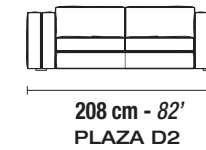

PLAZA

technical sheet

SCALE: 1/9 INCH= 1 FOOT (1:85)

Each piece is made by hand and has its own uniqueness.
Measures may vary with a tolerance up to 4%

STANDARD FEATURES

- Hard wood frame
- Reinforced and crossed elastic Pirelli webbing.
- Seat depth 60 cm - 24' inches
- Seat height 38 cm - 15' inches
- Loose seat and back cushions
- Legs PL25 - Height 2.5 cm - 1 inches.

ALL ITEMS IN GROUP "X" HAVE THE SAME SEAT WIDTH — TOUS LES ELEMENTS DU GROUPE "X" ONT LA MEME LARGEUR D'ASSISE

X

ALL ITEMS IN GROUP "J" HAVE THE SAME SEAT WIDTH — TOUS LES ELEMENTS DU GROUPE "J" ONT LA MEME LARGEUR D'ASSISE

IMPORTANT NOTICE

All arms are removable
Sofas wider than 240 cm - 95'
will have a separate package with the arms

MIXING GROUPS WILL CREATE SECTIONALS
WITH DIFFERENT SEAT WIDTHS.