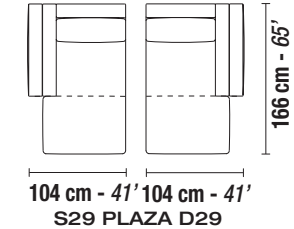

PLAZA

technical sheet

SCALE: 1/9 INCH= 1 FOOT (1:85)

Each piece is made by hand and has its own uniqueness.
Measures may vary with a tolerance up to 4%

STANDARD FEATURES

- Hard wood frame
- Reinforced and crossed elastic Pirelli webbing.
- Seat depth 60 cm - 24' inches
- Seat height 38 cm - 15' inches
- Loose seat and back cushions
- Legs PL25 - Height 2.5 cm - 1 inches.

ALL ITEMS IN GROUP "X" HAVE THE SAME SEAT WIDTH — TOUS LES ELEMENTS DU GROUPE "X" ONT LA MEME LARGEUR D'ASSISE

X

ALL ITEMS IN GROUP "J" HAVE THE SAME SEAT WIDTH — TOUS LES ELEMENTS DU GROUPE "J" ONT LA MEME LARGEUR D'ASSISE

IMPORTANT NOTICE

All arms are removable
Sofas wider than 240 cm - 95'
will have a separate package with the arms

MIXING GROUPS WILL CREATE SECTIONALS
WITH DIFFERENT SEAT WIDTHS.