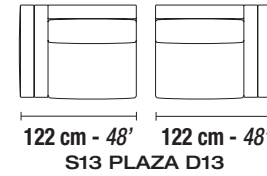

PLAZA

technical sheet

SCALE: 1/9 INCH= 1 FOOT (1:85)

Each piece is made by hand and has its own uniqueness.
Measures may vary with a tolerance up to 4%

STANDARD FEATURES

- Hard wood frame
- Reinforced and crossed elastic Pirelli webbing.
- Seat depth 60 cm - 24' inches
- Seat height 38 cm - 15' inches
- Loose seat and back cushions
- Legs PL25 - Height 2.5 cm - 1 inches.

ALL ITEMS IN GROUP "X" HAVE THE SAME SEAT WIDTH — TOUS LES ELEMENTS DU GROUPE "X" ONT LA MEME LARGEUR D'ASSISE

X

ALL ITEMS IN GROUP "J" HAVE THE SAME SEAT WIDTH — TOUS LES ELEMENTS DU GROUPE "J" ONT LA MEME LARGEUR D'ASSISE

IMPORTANT NOTICE

All arms are removable
Sofas wider than 240 cm - 95'
will have a separate package with the arms

MIXING GROUPS WILL CREATE SECTIONALS
WITH DIFFERENT SEAT WIDTHS.