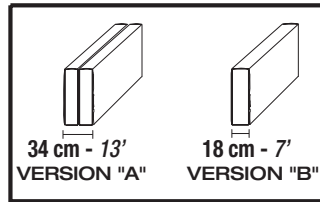

PLAZA

technical sheet

SCALE: 1/9 INCH= 1 FOOT (1:85)

Each piece is made by hand and has its own uniqueness.
Measures may vary with a tolerance up to 4%

STANDARD FEATURES

- Hard wood frame
- Reinforced and crossed elastic Pirelli webbing.
- Seat depth 60 cm - 24' inches
- Seat height 38 cm - 15' inches
- Loose seat and back cushions
- Legs PL25 - Height 2.5 cm - 1 inches.

ALL ITEMS IN GROUP "X" HAVE THE SAME SEAT WIDTH — TOUS LES ELEMENTS DU GROUPE "X" ONT LA MEME LARGEUR D'ASSISE

X

ALL ITEMS IN GROUP "J" HAVE THE SAME SEAT WIDTH — TOUS LES ELEMENTS DU GROUPE "J" ONT LA MEME LARGEUR D'ASSISE

IMPORTANT NOTICE

All arms are removable
Sofas wider than 240 cm - 95'
will have a separate package with the arms

MIXING GROUPS WILL CREATE SECTIONALS
WITH DIFFERENT SEAT WIDTHS.