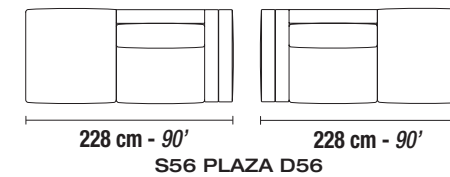

PLAZA

technical sheet

SCALE: 1/9 INCH= 1 FOOT (1:85)

Each piece is made by hand and has its own uniqueness.
Measures may vary with a tolerance up to 4%

STANDARD FEATURES

- Hard wood frame
- Reinforced and crossed elastic Pirelli webbing.
- Seat depth 60 cm - 24' inches
- Seat height 38 cm - 15' inches
- Loose seat and back cushions
- Legs PL25 - Height 2.5 cm - 1 inches.

ALL ITEMS IN GROUP "X" HAVE THE SAME SEAT WIDTH — TOUS LES ELEMENTS DU GROUPE "X" ONT LA MEME LARGEUR D'ASSISE

X

ALL ITEMS IN GROUP "J" HAVE THE SAME SEAT WIDTH — TOUS LES ELEMENTS DU GROUPE "J" ONT LA MEME LARGEUR D'ASSISE

IMPORTANT NOTICE

All arms are removable
Sofas wider than 240 cm - 95'
will have a separate package with the arms

MIXING GROUPS WILL CREATE SECTIONALS
WITH DIFFERENT SEAT WIDTHS.