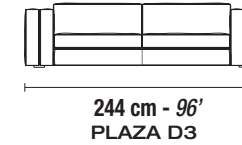

PLAZA

technical sheet

SCALE: 1/9 INCH= 1 FOOT (1:85)

Each piece is made by hand and has its own uniqueness.
Measures may vary with a tolerance up to 4%

STANDARD FEATURES

- Hard wood frame
- Reinforced and crossed elastic Pirelli webbing.
- Seat depth 60 cm - 24' inches
- Seat height 38 cm - 15' inches
- Loose seat and back cushions
- Legs PL25 - Height 2.5 cm - 1 inches.

ALL ITEMS IN GROUP "X" HAVE THE SAME SEAT WIDTH — TOUS LES ELEMENTS DU GROUPE "X" ONT LA MEME LARGEUR D'ASSISE

X

ALL ITEMS IN GROUP "J" HAVE THE SAME SEAT WIDTH — TOUS LES ELEMENTS DU GROUPE "J" ONT LA MEME LARGEUR D'ASSISE

IMPORTANT NOTICE

All arms are removable
Sofas wider than 240 cm - 95'
will have a separate package with the arms

MIXING GROUPS WILL CREATE SECTIONALS
WITH DIFFERENT SEAT WIDTHS.