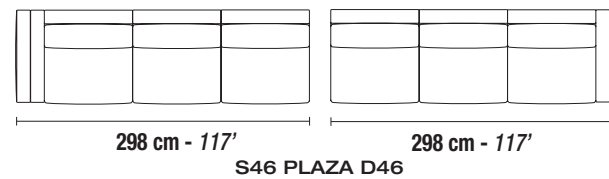

PLAZA

technical sheet

SCALE: 1/9 INCH= 1 FOOT (1:85)

Each piece is made by hand and has its own uniqueness.
Measures may vary with a tolerance up to 4%

STANDARD FEATURES

- Hard wood frame
- Reinforced and crossed elastic Pirelli webbing.
- Seat depth 60 cm - 24' inches
- Seat height 38 cm - 15' inches
- Loose seat and back cushions
- Legs PL25 - Height 2.5 cm - 1 inches.

ALL ITEMS IN GROUP "X" HAVE THE SAME SEAT WIDTH — TOUS LES ELEMENTS DU GROUPE "X" ONT LA MEME LARGEUR D'ASSISE

X

ALL ITEMS IN GROUP "J" HAVE THE SAME SEAT WIDTH — TOUS LES ELEMENTS DU GROUPE "J" ONT LA MEME LARGEUR D'ASSISE

IMPORTANT NOTICE

All arms are removable
Sofas wider than 240 cm - 95'
will have a separate package with the arms

MIXING GROUPS WILL CREATE SECTIONALS
WITH DIFFERENT SEAT WIDTHS.