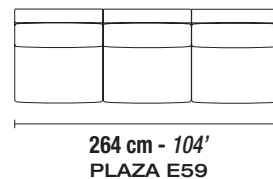

PLAZA

technical sheet

SCALE: 1/9 INCH= 1 FOOT (1:85)

Each piece is made by hand and has its own uniqueness.
Measures may vary with a tolerance up to 4%

STANDARD FEATURES

- Hard wood frame
- Reinforced and crossed elastic Pirelli webbing.
- Seat depth 60 cm - 24' inches
- Seat height 38 cm - 15' inches
- Loose seat and back cushions
- Legs PL25 - Height 2.5 cm - 1 inches.

ALL ITEMS IN GROUP "X" HAVE THE SAME SEAT WIDTH — TOUS LES ELEMENTS DU GROUPE "X" ONT LA MEME LARGEUR D'ASSISE

X

ALL ITEMS IN GROUP "J" HAVE THE SAME SEAT WIDTH — TOUS LES ELEMENTS DU GROUPE "J" ONT LA MEME LARGEUR D'ASSISE

IMPORTANT NOTICE

All arms are removable
Sofas wider than 240 cm - 95'
will have a separate package with the arms

MIXING GROUPS WILL CREATE SECTIONALS
WITH DIFFERENT SEAT WIDTHS.