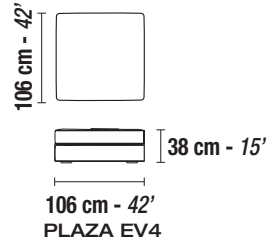

PLAZA

technical sheet

SCALE: 1/9 INCH= 1 FOOT (1:85)

Each piece is made by hand and has its own uniqueness.
Measures may vary with a tolerance up to 4%

STANDARD FEATURES

- Hard wood frame
- Reinforced and crossed elastic Pirelli webbing.
- Seat depth 60 cm - 24' inches
- Seat height 38 cm - 15' inches
- Loose seat and back cushions
- Legs PL25 - Height 2.5 cm - 1 inches.

ALL ITEMS IN GROUP "X" HAVE THE SAME SEAT WIDTH — TOUS LES ELEMENTS DU GROUPE "X" ONT LA MEME LARGEUR D'ASSISE

X

ALL ITEMS IN GROUP "J" HAVE THE SAME SEAT WIDTH — TOUS LES ELEMENTS DU GROUPE "J" ONT LA MEME LARGEUR D'ASSISE

IMPORTANT NOTICE

All arms are removable
Sofas wider than 240 cm - 95'
will have a separate package with the arms

MIXING GROUPS WILL CREATE SECTIONALS
WITH DIFFERENT SEAT WIDTHS.