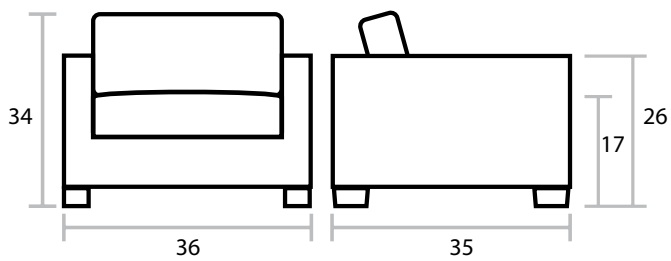

Richmond Chair

UPHOLSTERY > Fabric
BASE > Wood

A comfortable chair frame with rectangular wood block feet. The waterfowl down-filled cushions are reversible and have exposed French seams.