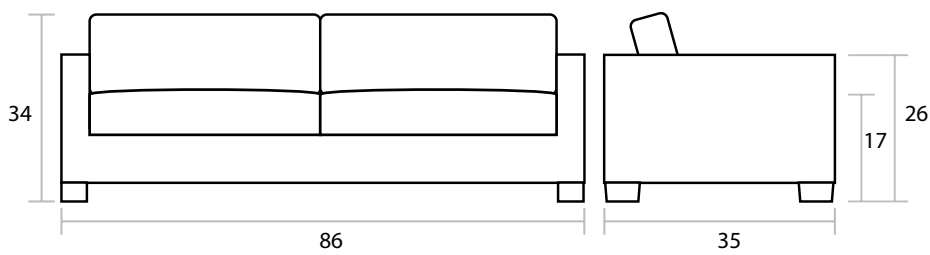

# Richmond Sofa

UPHOLSTERY > Fabric  
BASE > Wood

A comfortable, waterfowl down-filled, tuxedo-style sofa frame with reversible cushions, exposed French seams and rectangular wood block feet.