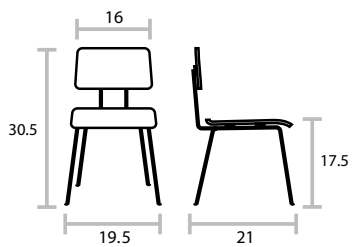

School Chair

- FRAME** > Black Powder Coated Steel
FINISH > Bent Ply - Natural Oak or Walnut

A modern reinterpretation of the classic elementary school chair. Features a bent-ply seat and back which are fastened to the frame with rubber gaskets, which provide durability and add a functional aesthetic.