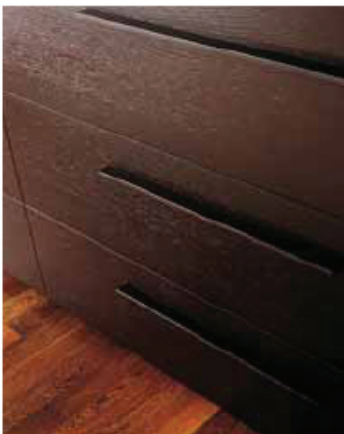

Soho

> Solid wood handles detail

v **Tall Chest**
in W 24 1/2" x D 21 3/4" x H 56 3/4"
cm. W 62 x D 55 x H 144

v **Double Dresser**
in W 67" x D 21 3/4" x H 34 3/4"
cm. W 170 x D 55 x H 88

Mirror for Double Dresser
in W 51 1/4" x D 1 1/2" x H 45 1/4"
cm. W 130 x D 4 x H 115

< Drawer detail