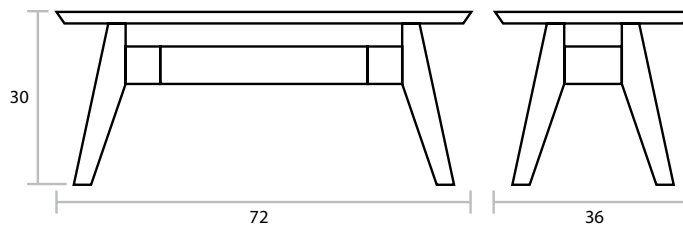

## Span Table

WOOD > Oak

FINISH > Natural or Wenge

A mid-century inspired dining table or desk, featuring a thick slab tabletop with solid wood bevelled edges. The truss-style base is constructed from solid wood and features micro-adjustable level feet.