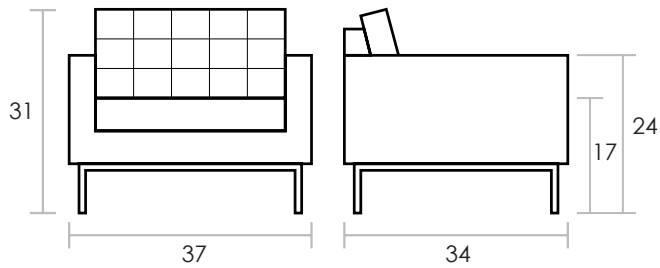

Spencer Chair

COLLECTION > Essentials
UPHOLSTERY > Fabric
BASE > Stainless Steel

This chair has a blind-tufted seat and back cushion with a stainless steel base.