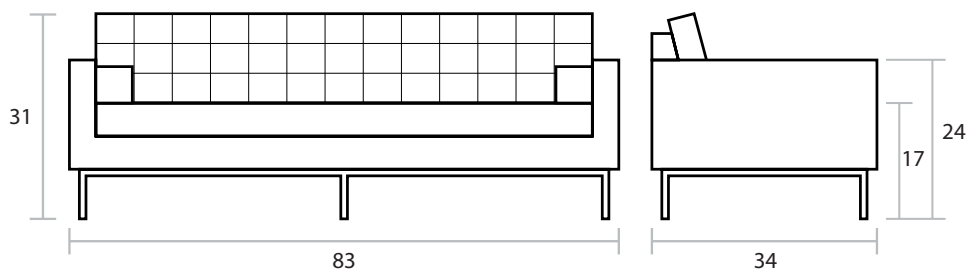

# Spencer Sofa

COLLECTION > Essentials  
UPHOLSTERY > Fabric  
BASE > Stainless Steel

This sofa has blind-tufted seat and back cushions with a stainless steel base.  
It includes 2 square side cushions.