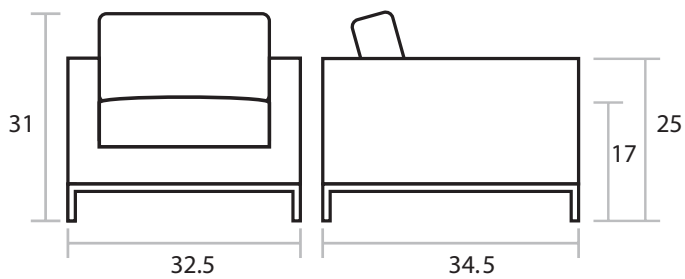

Trudeau Chair

COLLECTION > Essentials
UPHOLSTERY > Fabric or Leather
BASE > Stainless Steel

The chair compliment to the Trudeau Sofa, with the same slender arms and down/feather cushions. Uncomplicated comfort in fabric or leather.