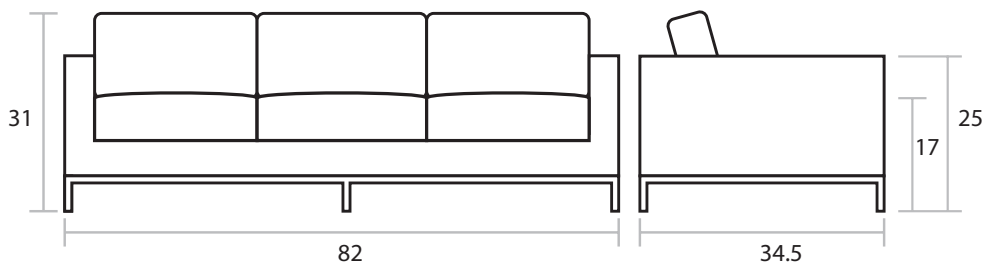

Trudeau Sofa

COLLECTION > Essentials
UPHOLSTERY > Fabric or Leather
BASE > Stainless Steel

This simple three-over-three sofa has slender arms with down and leather cushions for uncomplicated comfort. Available in fabric or leather upholstery.