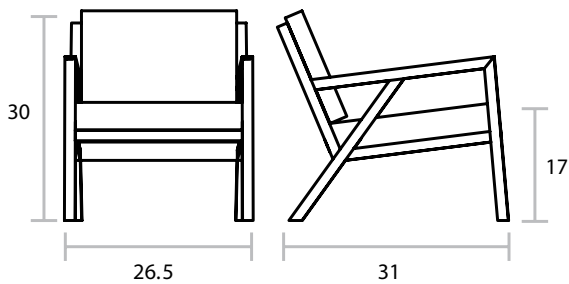

## Truss Chair

UPHOLSTERY > Fabric  
FRAME > Solid Oak

Inspired by the work of the Sarasota School of Architecture and at home in both modern and traditional spaces, this mid-century styled chair features a solid natural oak frame with an interlocking truss base and finger joint detailing on the arms.