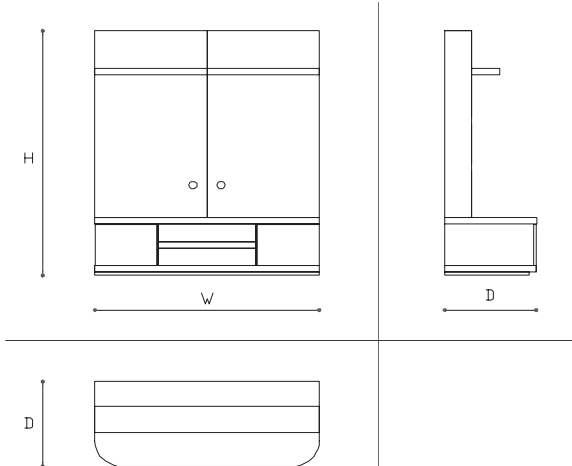

WALL UNIT: VISION

Width	in.	63	cm	160
Depth	in.	25 2/4	cm	65
Hight	in.	74	cm	188
Cu. Ft.		43.2	M³	1.20
Lbs		331	Kg.	150

SPACE FOR TELEVISION

Width	in.	63	cm	160
Hight	in.	43 1/4	cm	110
Depth	in.	17	cm	43

Width	in.	21 3/4	cm	55
Depth	in.	15 3/4	cm	40
Hight	in.	74	cm	188
Cu. Ft.		10.1	M³	0.28
Lbs		132	Kg.	60