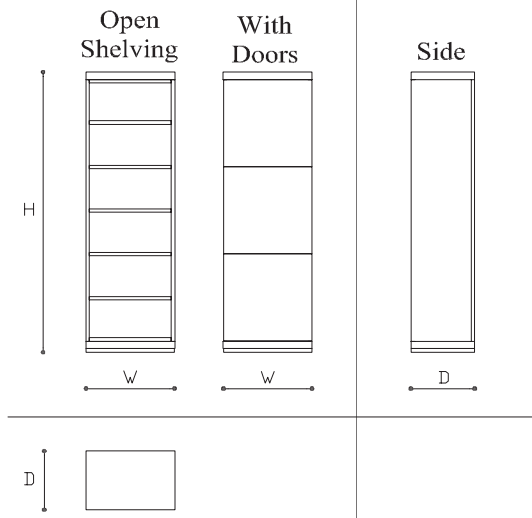

WALL UNIT: VISION

Width	in.	63	cm	160
Depth	in.	25 2/4	cm	65
Hight	in.	74	cm	188
Cu. Ft.		43.2	M³	1.20
Lbs		331	Kg.	150

SPACE FOR TELEVISION

Width	in.	63	cm	160
Hight	in.	43 1/4	cm	110
Depth	in.	17	cm	43

Width	in.	21 3/4	cm	55
Depth	in.	15 3/4	cm	40
Hight	in.	74	cm	188
Cu. Ft.		10.1	M³	0.28
Lbs		132	Kg.	60