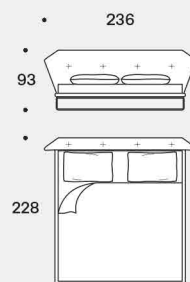

In wood black painted h 4 cm for Box version.

Misura rete / Size for bed base / **160x200 cm**
New York AIR

153x203 cm

180x200 cm

193x203 cm

Misura rete / Size for bed base / **160x200 cm**
New York BOX

153x203 cm

180x200 cm

193x203 cm