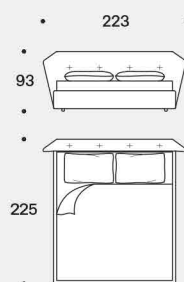

In wood black painted h 4 cm for Box version.

Misura rete / Size for bed base / **160x200 cm**
New York AIR

153x203 cm

180x200 cm

193x203 cm

Misura rete / Size for bed base / **160x200 cm**
New York BOX

153x203 cm

180x200 cm

193x203 cm