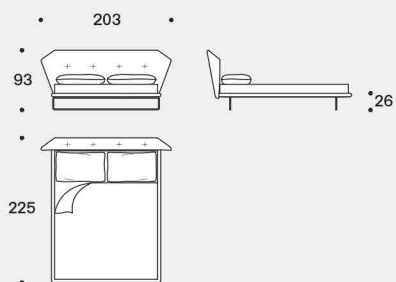

Structure

Headboard in wood covered with polyurethane foam and clothed with white cotton fabric coupled to polyester fiber 380gr/sqm.

Air version includes the bed base with wooden slats and the bed frame is in wood covered with velfodera coupled to polyurethane foam.

In wood black painted h 4 cm for Box version.

Misura rete / Size for bed base / **160x200 cm**
New York AIR

153x203 cm

180x200 cm

193x203 cm

Misura rete / Size for bed base / **160x200 cm**
New York BOX

153x203 cm