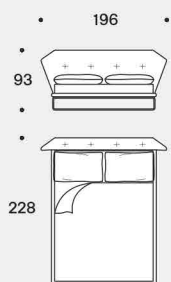

Box version has got bed frame in multilayer wood padded with polyurethane foam and clothed with white cotton fabric coupled to polyester fiber 380gr/sqm.

Feet

In 16 mm wire drawn, black nickel finish for Air version.

In wood black painted h 4 cm for Box version.

Misura rete / Size for bed base / **160x200 cm**
New York AIR

153x203 cm

180x200 cm

193x203 cm

Misura rete / Size for bed base / **160x200 cm**
New York BOX

153x203 cm

180x200 cm

193x203 cm