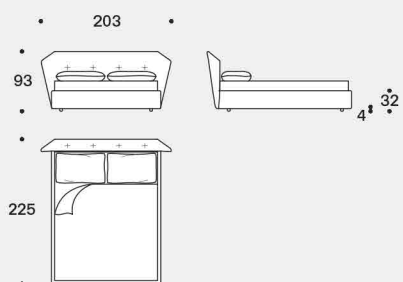

In wood black painted h 4 cm for Box version.

Misura rete / Size for bed base / **160x200 cm**
New York AIR

153x203 cm

180x200 cm

193x203 cm

Misura rete / Size for bed base / **160x200 cm**
New York BOX

153x203 cm

180x200 cm

193x203 cm