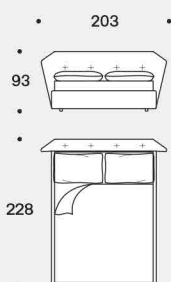

In wood black painted h 4 cm for Box version.

Misura rete / Size for bed base / **160x200 cm**
New York AIR

153x203 cm

180x200 cm

193x203 cm

Misura rete / Size for bed base / **160x200 cm**
New York BOX

153x203 cm

180x200 cm

193x203 cm