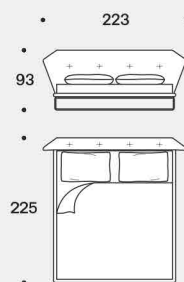

In wood black painted h 4 cm for Box version.

Misura rete / Size for bed base / **160x200 cm**
New York AIR

153x203 cm

180x200 cm

193x203 cm

Misura rete / Size for bed base / **160x200 cm**
New York BOX

153x203 cm

180x200 cm

193x203 cm